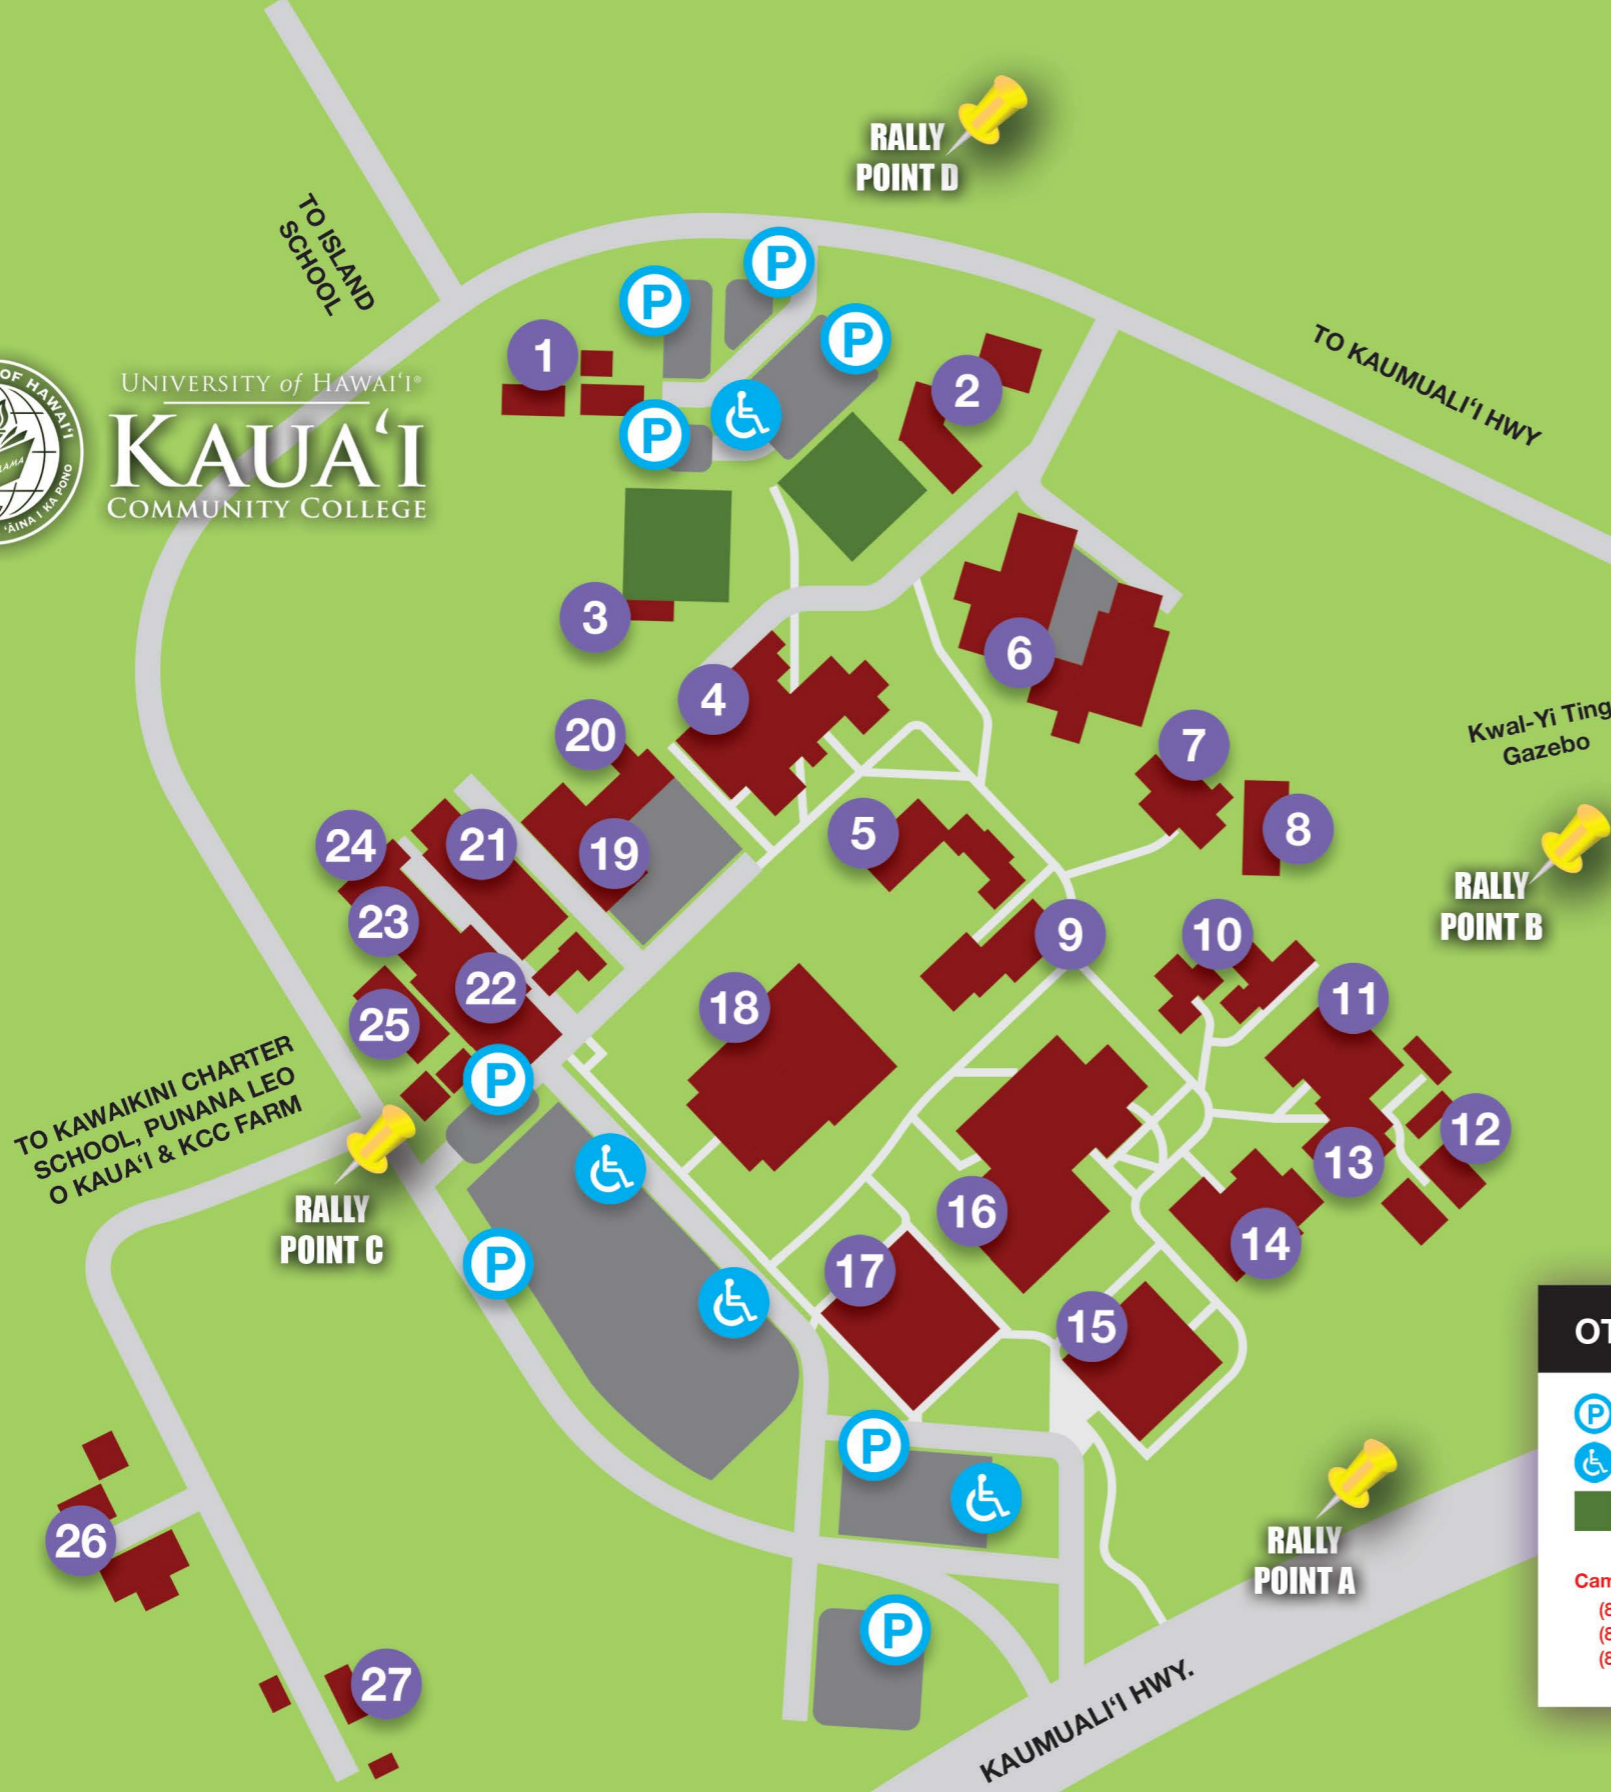

Social Science

Evacuation Rally Point Rally Point B - Pagoda - see Map below

UNIVERSITY of HAWAII®
KAUAI
COMMUNITY COLLEGE

BUILDINGS

- 1 EC – Childcare Center
- 2 MN – Maintenance
- 3 PE – Phys. Ed
- 4 CCTR – Campus Center
- 5 Fine Arts Auditorium
- 6 AMT/ABRP – Automotive, Autobody
- 7 SSCI – Social Science
- 8 HAW ST – Hawaiian Studies
- 9 ART1/ART2 – Fine Arts
- 10 FC1/FC2/WC – Faculty 1&2, Wellness Ctr.
- 11 BUS – Business Education
- 12 HLTANX/HLTHP/HLTKH – Nursing Annex, Haupu & Kilohana
- 13 HLTSCI – Health Science
- 14 SCI – Natural Science
- 15 OSC – One Stop Center
- 16 LRC – Learning Resource Center, Library
- 17 OCET – Bookstore, Office of Cont. Education & Training
- 18 PACTR – Performing Arts Center
- 19 CARP – Carpentry
- 20 Phys. Ed. Office
- 21 WELD – Welding
- 22 DKITEC – Daniel Inouye Tech. Center
- 23 GRNSHP – Green Auto. Shop
- 24 Veterans Support Center
- 25 EB – Elections Building
- 26 FARM-K 105 – Farm
- 27 FARM-K 104 – Farm

OTHERS

- Parking
- Handicapped Parking
- Tennis Courts

Campus Security Numbers:
 (808) 245-8399
 (808) 278-3107
 (808) 278-3108

© Kauai Community College 2018
 3-1901 Kaumuali'i Highway, Lihue HI 96766