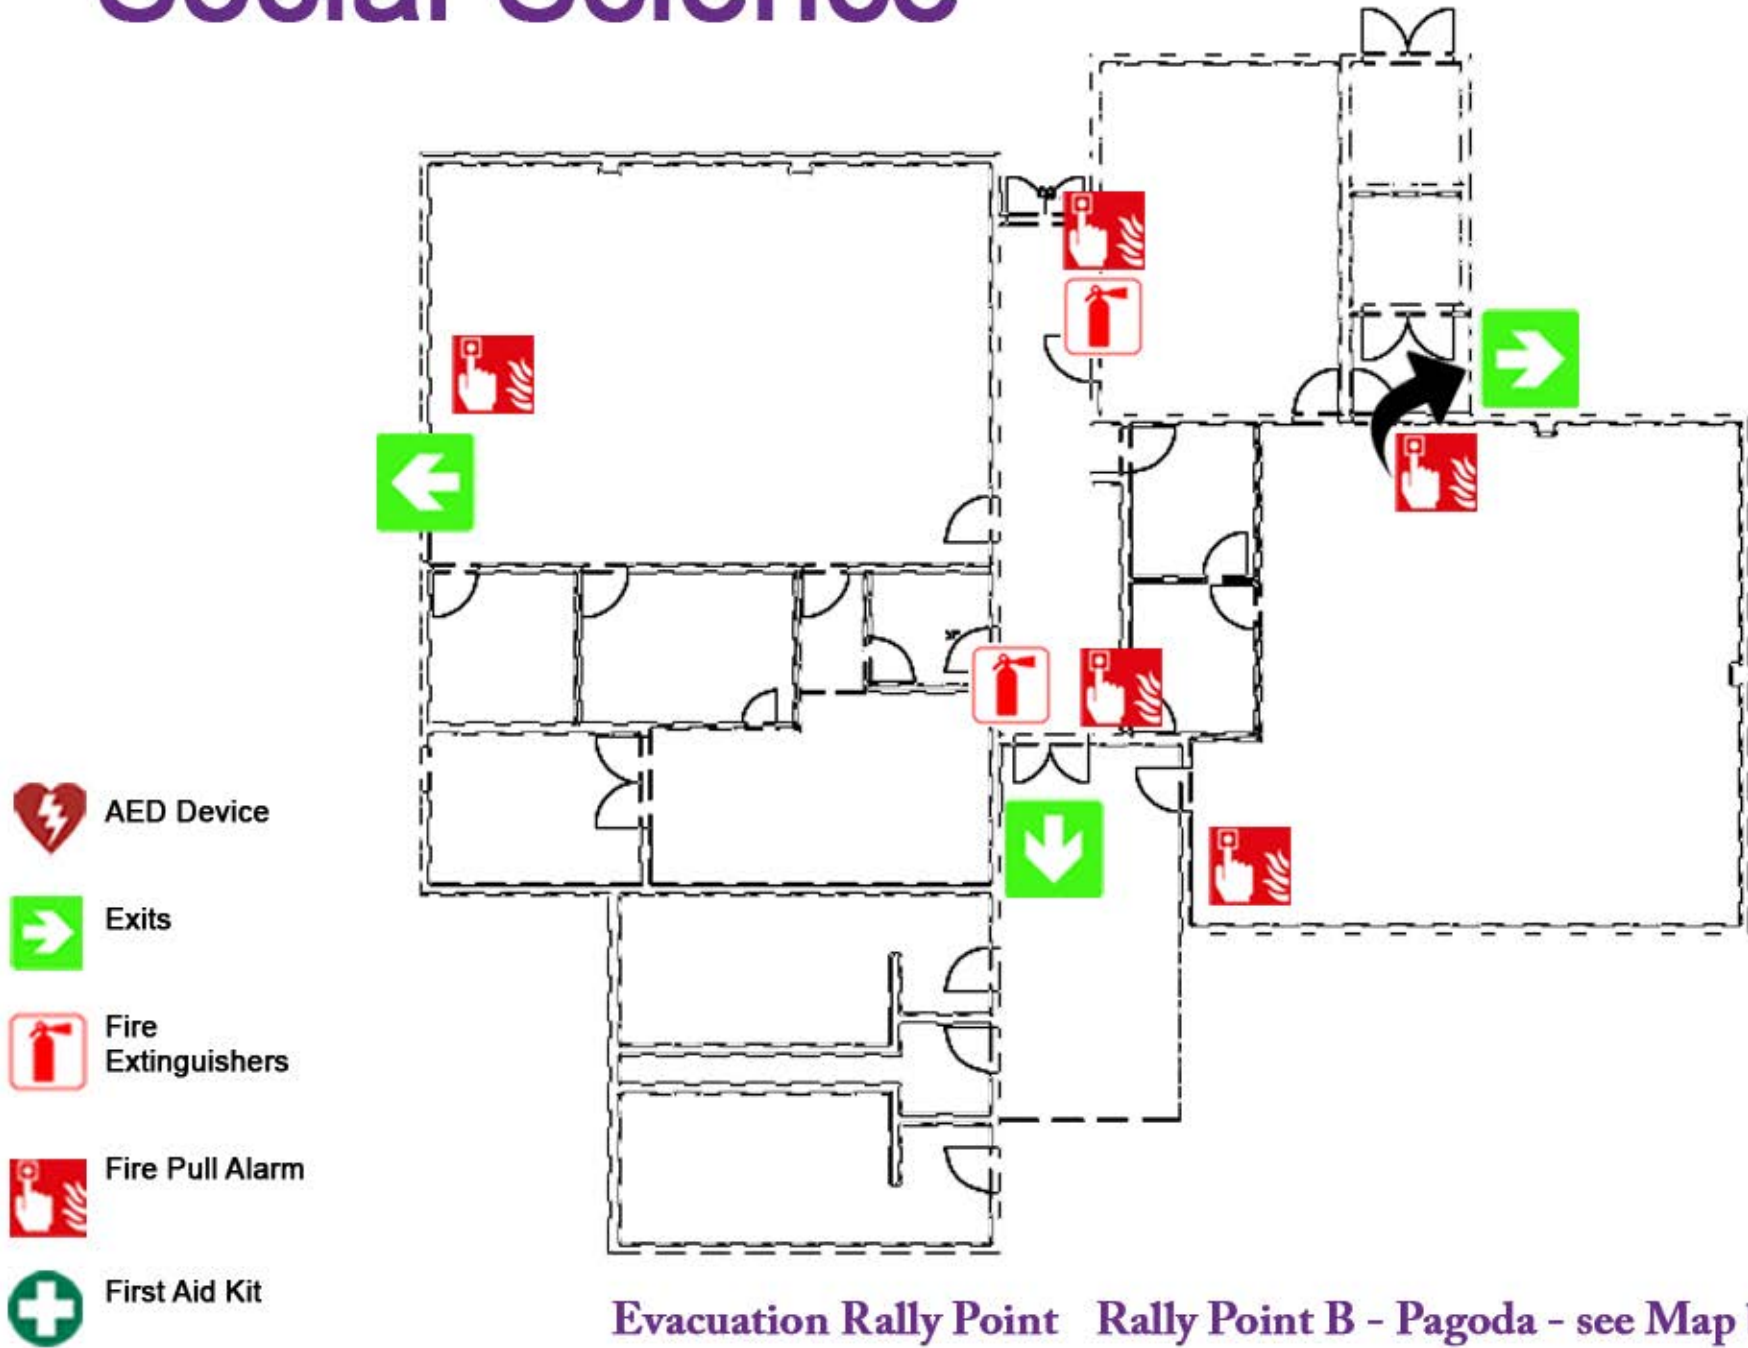

Social Science

Evacuation Rally Point Rally Point B - Pagoda - see Map below

UNIVERSITY of HAWAII®
KAUAI
COMMUNITY COLLEGE

BUILDINGS

- 1 EC – Childcare Center
- 2 MN – Maintenance
- 3 PE – Phys. Ed
- 4 CCTR – Campus Center
- 5 Fine Arts Auditorium
- 6 AMT/ABRP – Automotive, Autobody
- 7 SSCI – Social Science
- 8 HAW ST – Hawaiian Studies
- 9 ART1/ART2 – Fine Arts
- 10 FC1/FC2/WC – Faculty 1&2, Wellness Ctr.
- 11 BUS – Business Education
- 12 HLTANX/HLTHP/HLTKH – Nursing Annex, Haupu & Kilohana
- 13 HLTSCI – Health Science
- 14 SCI – Natural Science
- 15 OSC – One Stop Center
- 16 LRC – Learning Resource Center, Library
- 17 OCET – Bookstore, Office of Cont. Education & Training
- 18 PACTR – Performing Arts Center
- 19 CARP – Carpentry
- 20 Phys. Ed. Office
- 21 WELD – Welding
- 22 DKITEC – Daniel Inouye Tech. Center
- 23 GRNSHP – Green Auto. Shop
- 24 Veterans Support Center
- 25 EB – Elections Building
- 26 FARM-K 105 – Farm
- 27 FARM-K 104 – Farm