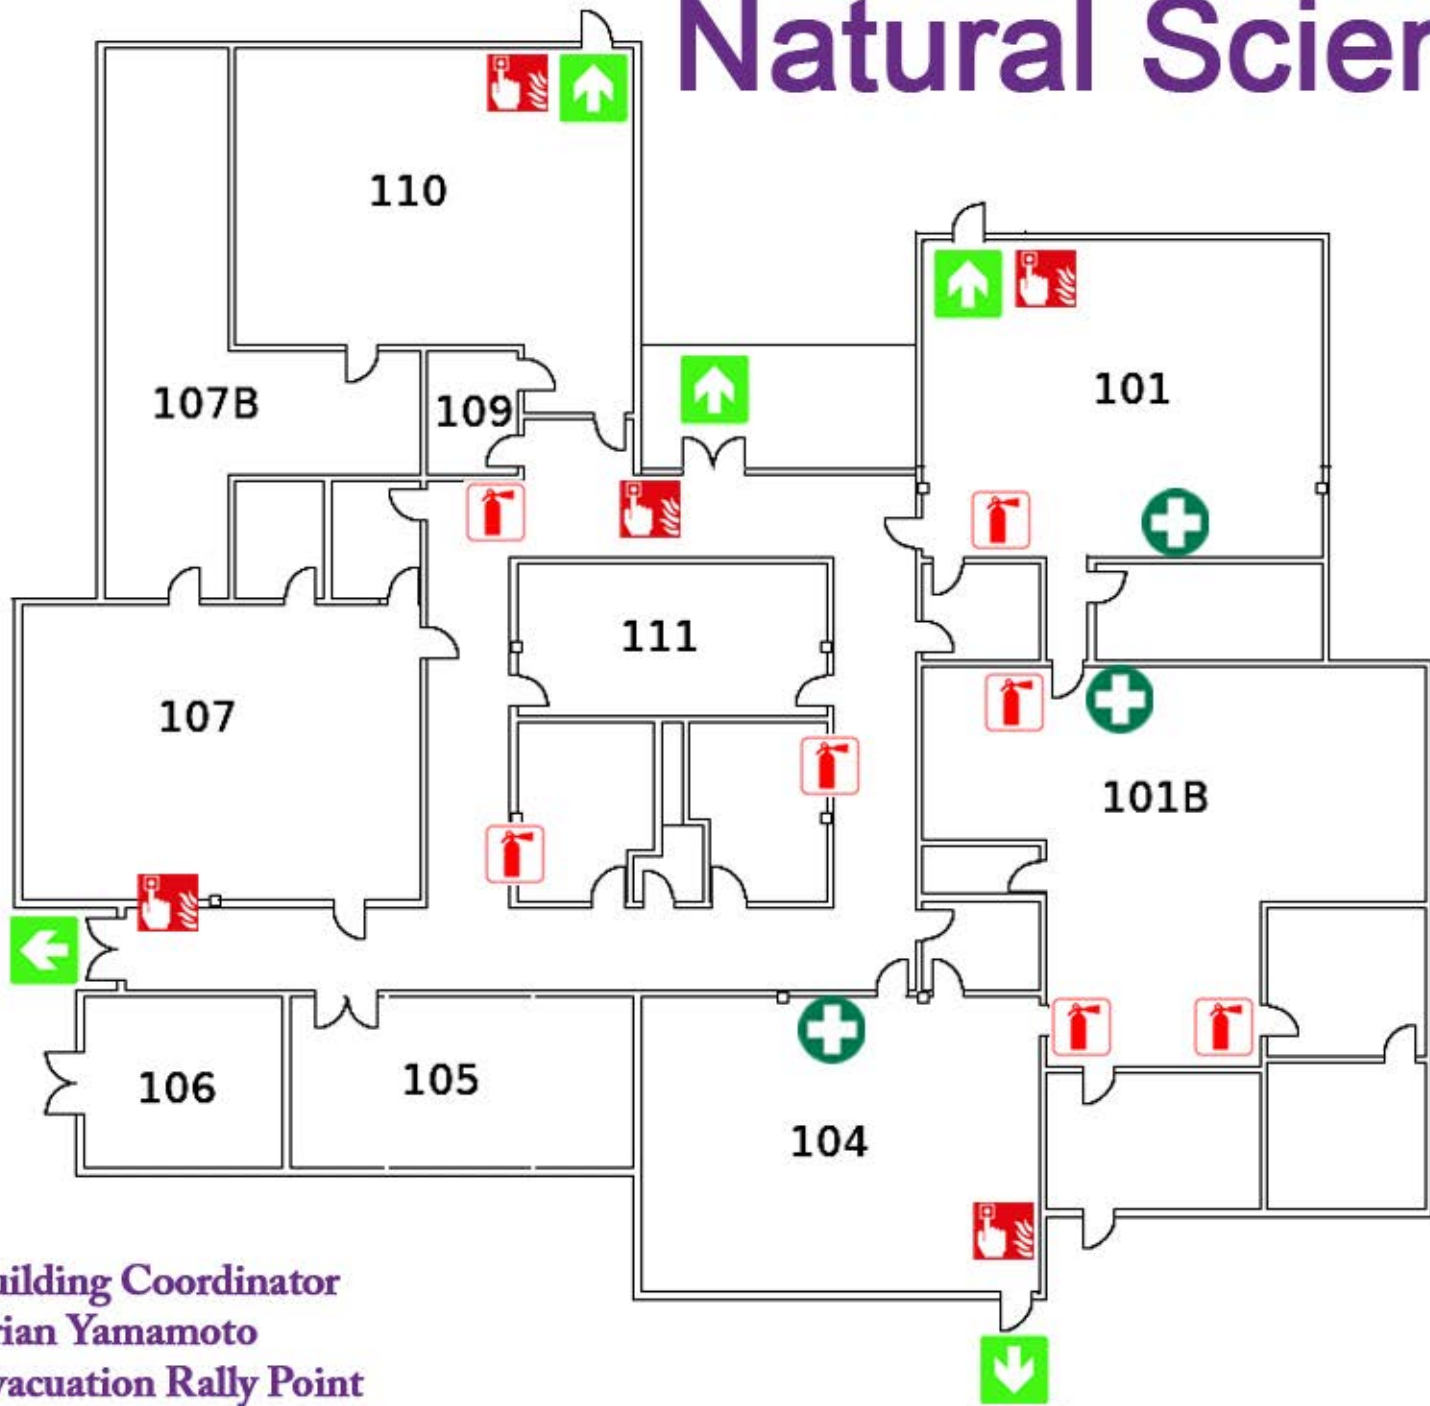

# Natural Science

AED Device

Exits

Fire Extinguishers

Fire Pull Alarm

First Aid Kit

**Building Coordinator**

**Brian Yamamoto**

**Evacuation Rally Point**

**Rally Point A - South of One Stop Center - see Map below**

NORTH

UNIVERSITY of HAWAII®  
**KAUAI**  
COMMUNITY COLLEGE

## BUILDINGS

- 1 EC – Childcare Center
- 2 MN – Maintenance
- 3 PE – Phys. Ed
- 4 CCTR – Campus Center
- 5 Fine Arts Auditorium
- 6 AMT/ABRP – Automotive, Autobody
- 7 SSCI – Social Science
- 8 HAW ST – Hawaiian Studies
- 9 ART1/ART2 – Fine Arts
- 10 FC1/FC2/WC – Faculty 1&2, Wellness Ctr.
- 11 BUS – Business Education
- 12 HLTANX/HLTHP/HLTKH – Nursing Annex, Haupu & Kilohana
- 13 HLTSCI – Health Science
- 14 SCI – Natural Science
- 15 OSC – One Stop Center
- 16 LRC – Learning Resource Center, Library
- 17 OCET – Bookstore, Office of Cont. Education & Training
- 18 PACTR – Performing Arts Center
- 19 CARP – Carpentry
- 20 Phys. Ed. Office
- 21 WELD – Welding
- 22 DKITEC – Daniel Inouye Tech. Center
- 23 GRNSHP – Green Auto. Shop
- 24 Veterans Support Center
- 25 EB – Elections Building
- 26 FARM-K 105 – Farm
- 27 FARM-K 104 – Farm