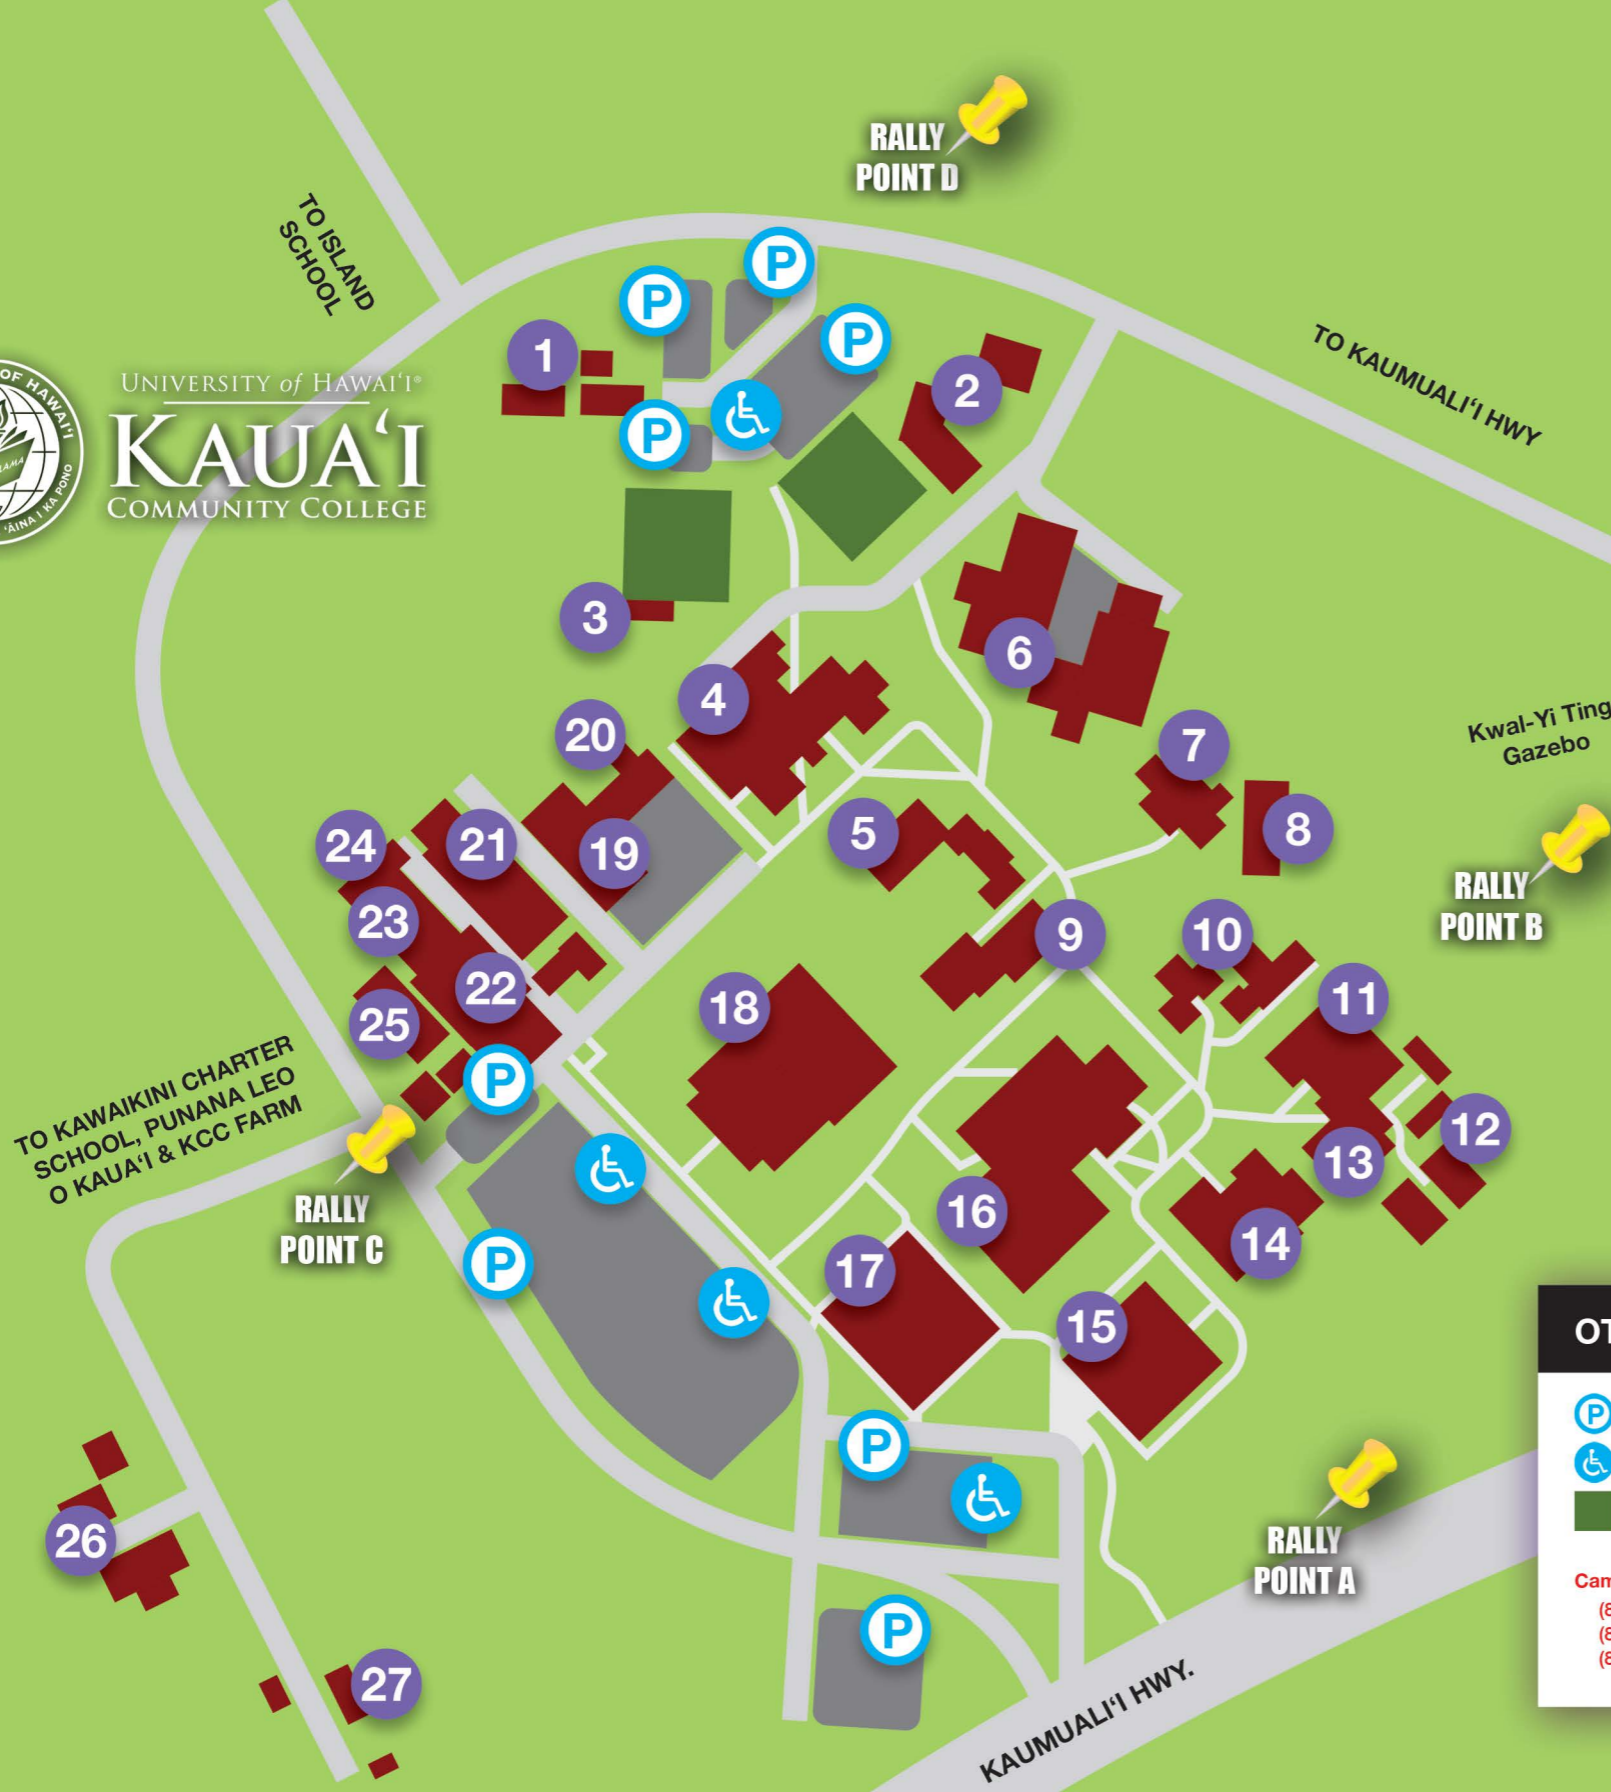

**Evacuation Rally Point**

**Rally Point A - South of One Stop Center - see Map below**

NORTH

UNIVERSITY of HAWAII®  
**KAUAI**  
COMMUNITY COLLEGE

## BUILDINGS

- 1 EC – Childcare Center
- 2 MN – Maintenance
- 3 PE – Phys. Ed
- 4 CCTR – Campus Center
- 5 Fine Arts Auditorium
- 6 AMT/ABRP – Automotive, Autobody
- 7 SSCI – Social Science
- 8 HAW ST – Hawaiian Studies
- 9 ART1/ART2 – Fine Arts
- 10 FC1/FC2/WC – Faculty 1&2, Wellness Ctr.
- 11 BUS – Business Education
- 12 HLTANX/HLTHP/HLTKH – Nursing Annex, Haupu & Kilohana
- 13 HLTSCI – Health Science
- 14 SCI – Natural Science
- 15 OSC – One Stop Center
- 16 LRC – Learning Resource Center, Library
- 17 OCET – Bookstore, Office of Cont. Education & Training
- 18 PACTR – Performing Arts Center
- 19 CARP – Carpentry
- 20 Phys. Ed. Office
- 21 WELD – Welding
- 22 DKITEC – Daniel Inouye Tech. Center
- 23 GRNSHP – Green Auto. Shop
- 24 Veterans Support Center
- 25 EB – Elections Building
- 26 FARM-K 105 – Farm
- 27 FARM-K 104 – Farm