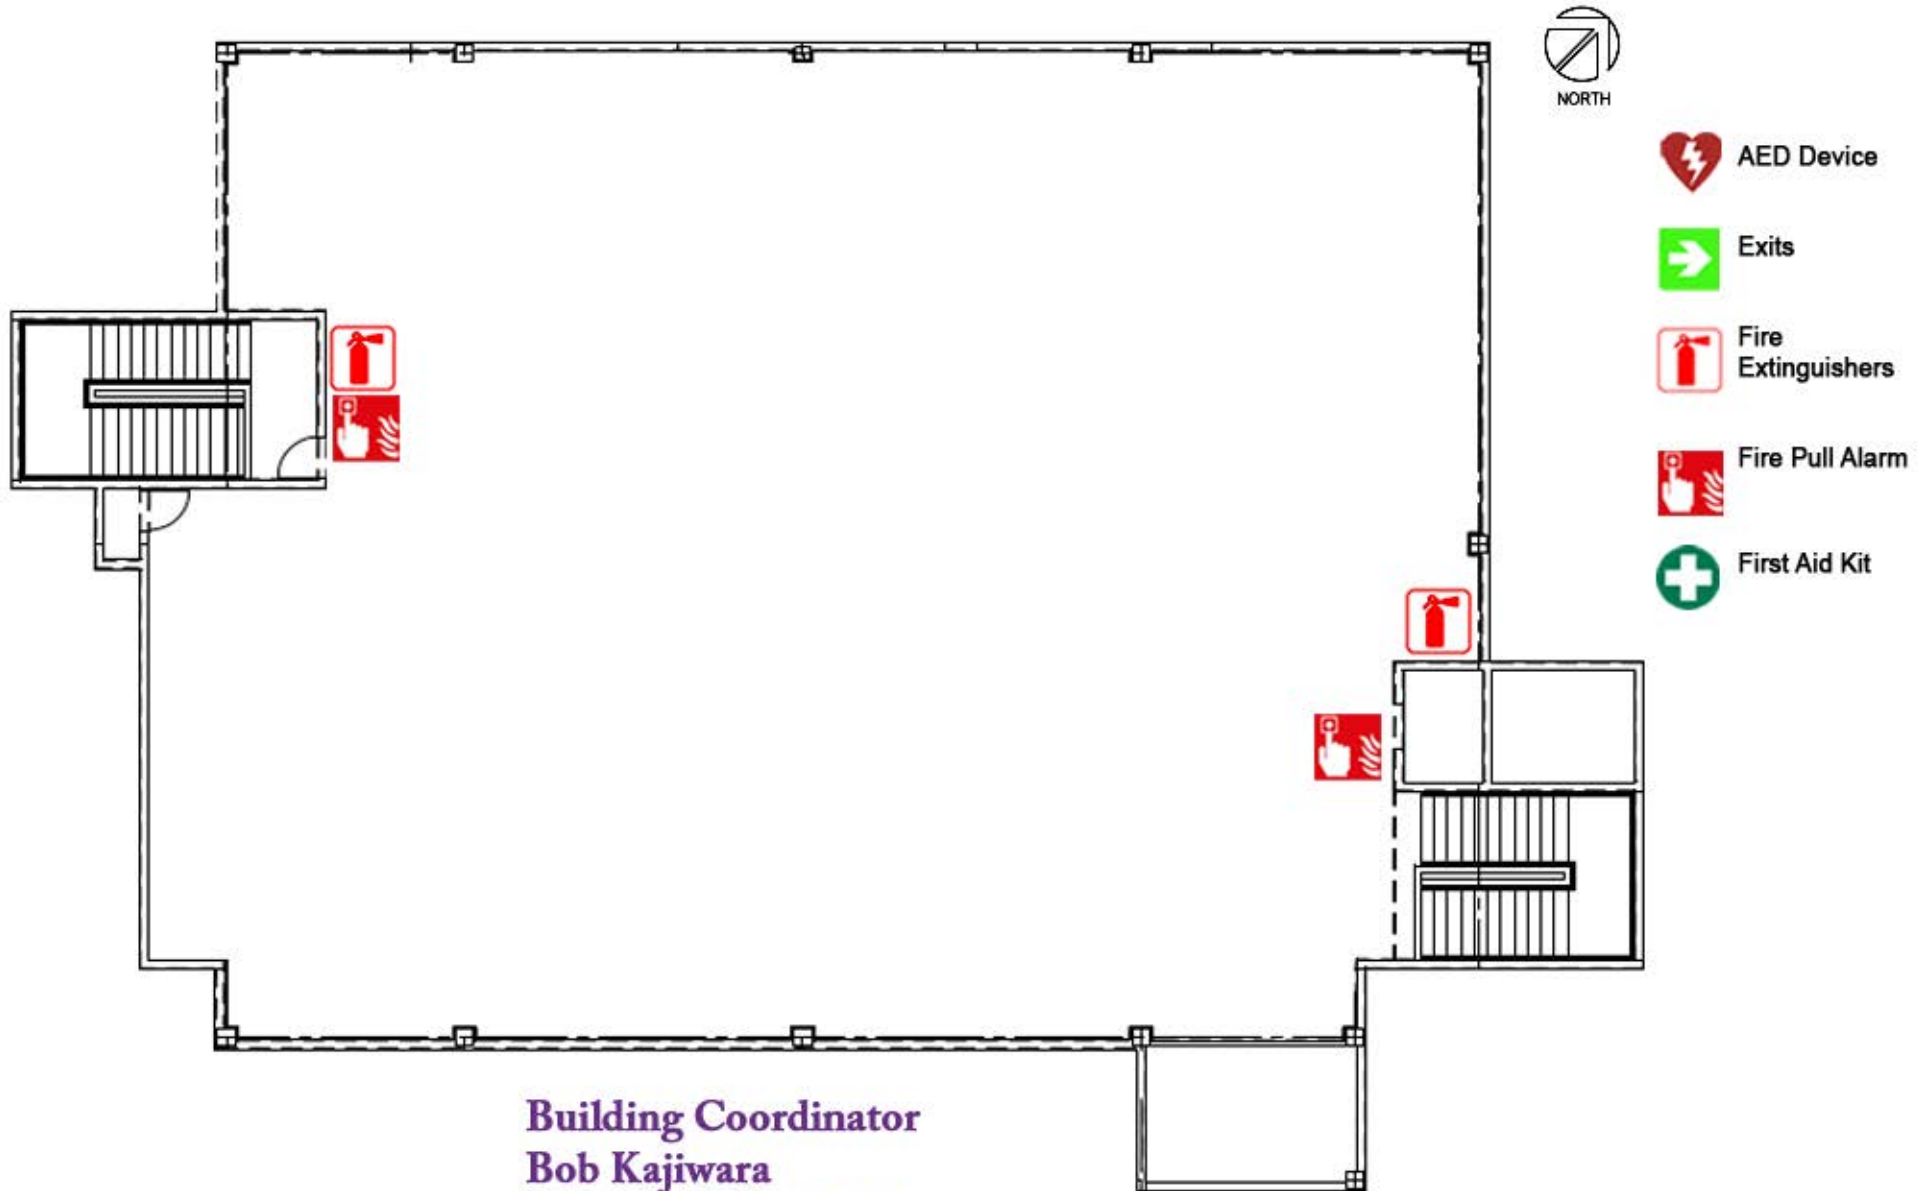

# Learning Resource Center • 2nd Floor

**Building Coordinator**  
**Bob Kajiwara**  
**Evacuation Rally Point**  
**Rally Point A - South of One Stop**  
**Center - see Map below**

UNIVERSITY of HAWAII®  
**KAUAI**  
COMMUNITY COLLEGE

## BUILDINGS

- 1 EC – Childcare Center
- 2 MN – Maintenance
- 3 PE – Phys. Ed
- 4 CCTR – Campus Center
- 5 Fine Arts Auditorium
- 6 AMT/ABRP – Automotive, Autobody
- 7 SSCI – Social Science
- 8 HAW ST – Hawaiian Studies
- 9 ART1/ART2 – Fine Arts
- 10 FC1/FC2/WC – Faculty 1&2, Wellness Ctr.
- 11 BUS – Business Education
- 12 HLTANX/HLTHP/HLTKH – Nursing Annex, Haupu & Kilohana
- 13 HLTSCI – Health Science
- 14 SCI – Natural Science
- 15 OSC – One Stop Center
- 16 LRC – Learning Resource Center, Library
- 17 OCET – Bookstore, Office of Cont. Education & Training
- 18 PACTR – Performing Arts Center
- 19 CARP – Carpentry
- 20 Phys. Ed. Office
- 21 WELD – Welding
- 22 DKITEC – Daniel Inouye Tech. Center
- 23 GRNSHP – Green Auto. Shop
- 24 Veterans Support Center
- 25 EB – Elections Building
- 26 FARM-K 105 – Farm
- 27 FARM-K 104 – Farm