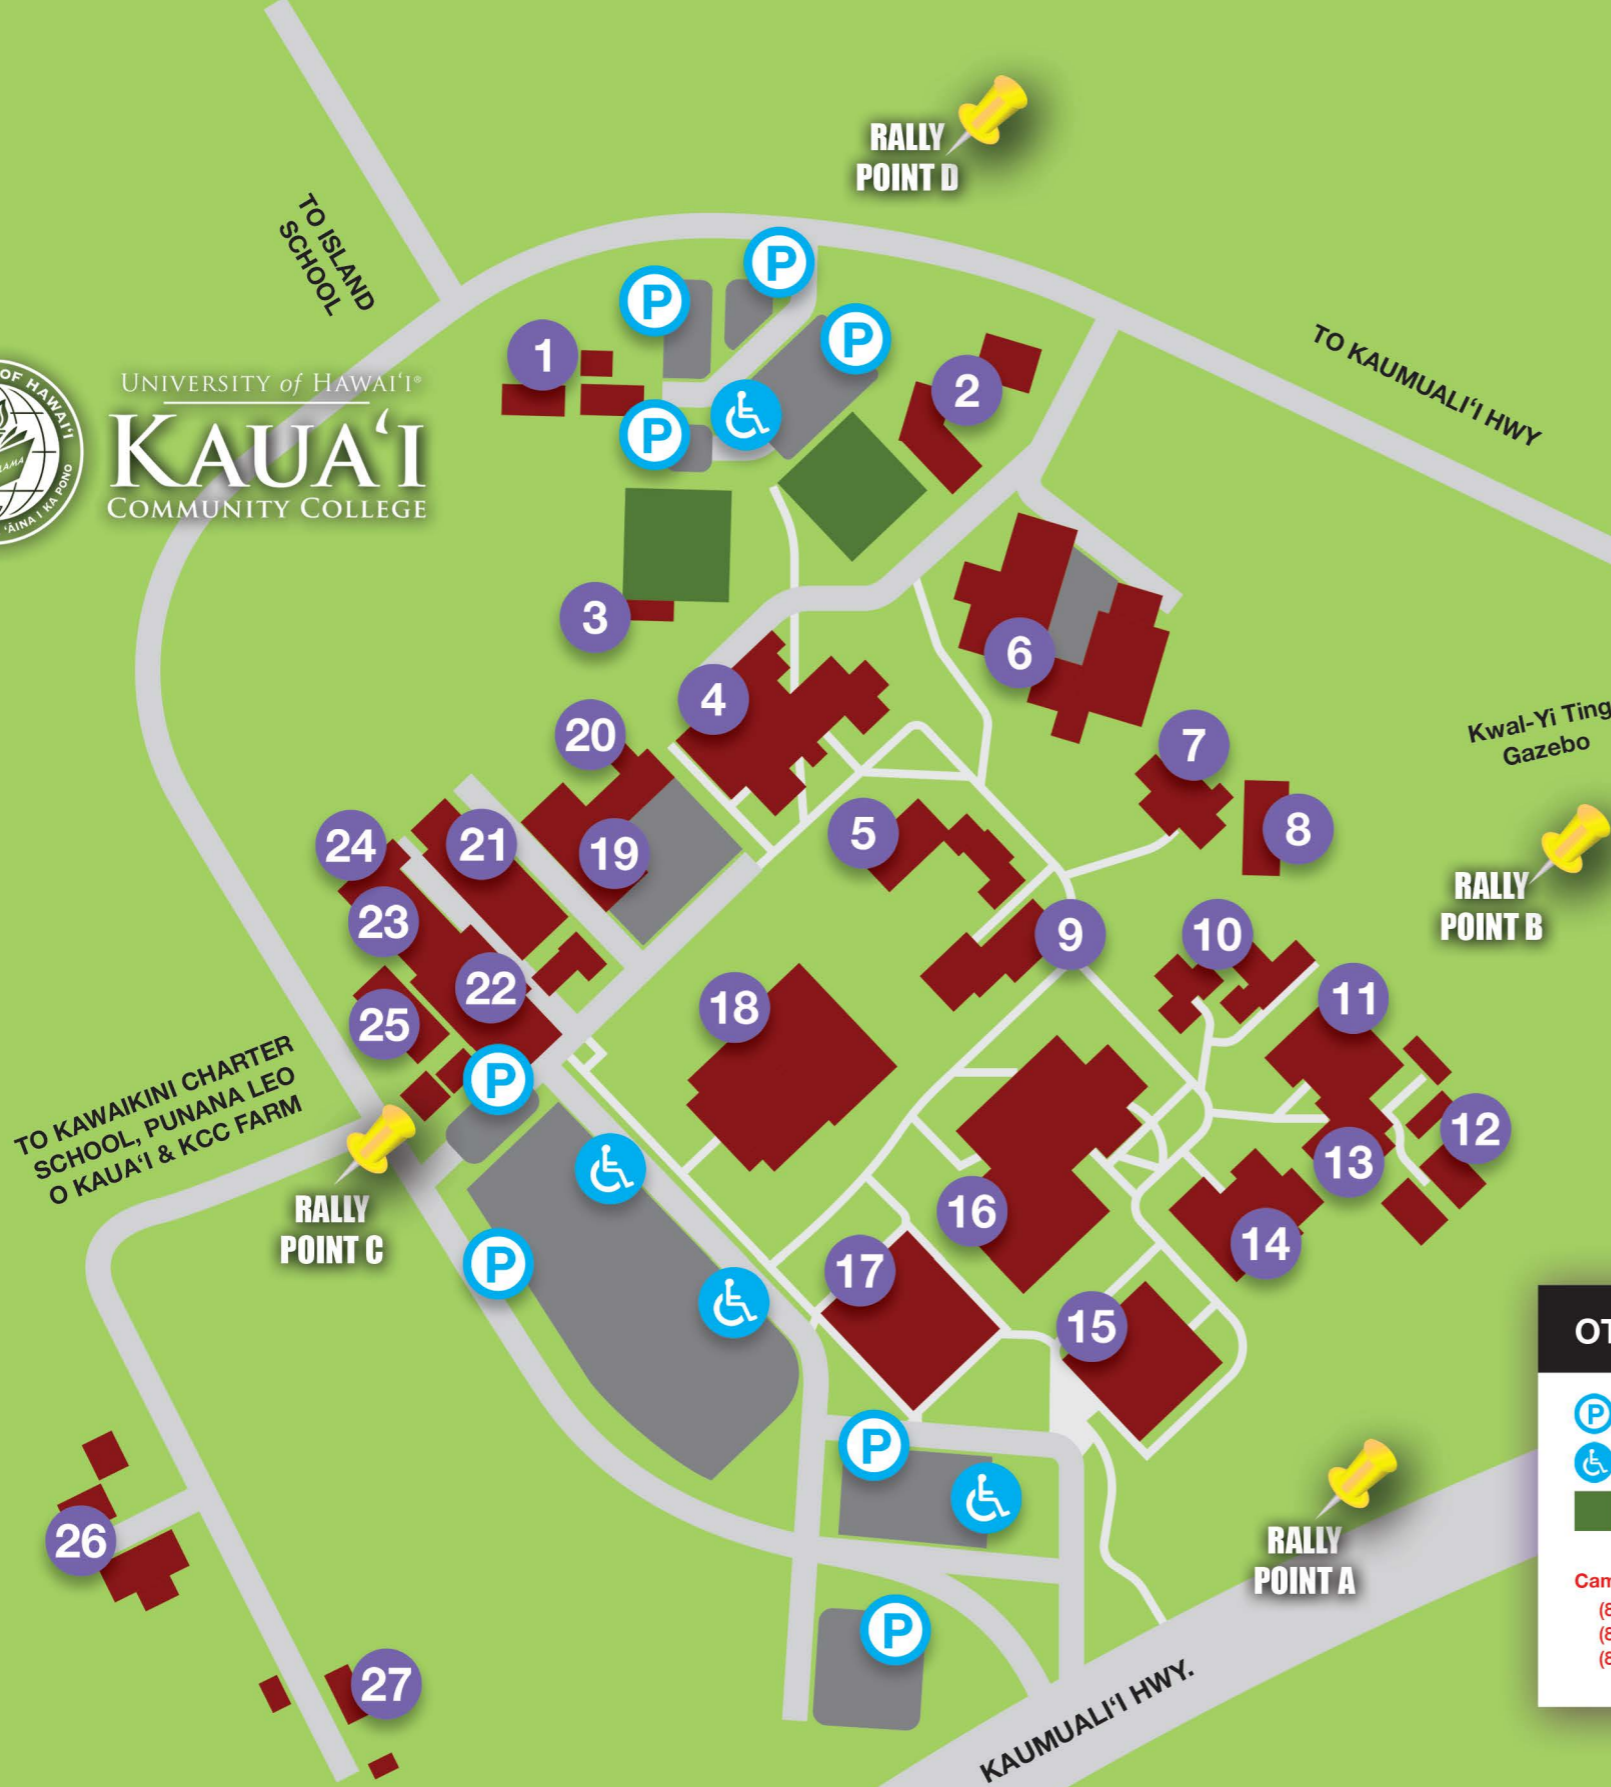

# Learning Resource Center • 2nd Floor

**Building Coordinator**  
**Bob Kajiwara**  
**Evacuation Rally Point**  
**Rally Point A - South of One Stop**  
**Center - see Map below**

UNIVERSITY of HAWAII®  
**KAUAI**  
COMMUNITY COLLEGE

## BUILDINGS

- 1 EC – Childcare Center
- 2 MN – Maintenance
- 3 PE – Phys. Ed
- 4 CCTR – Campus Center
- 5 Fine Arts Auditorium
- 6 AMT/ABRP – Automotive, Autobody
- 7 SSCI – Social Science
- 8 HAW ST – Hawaiian Studies
- 9 ART1/ART2 – Fine Arts
- 10 FC1/FC2/WC – Faculty 1&2, Wellness Ctr.
- 11 BUS – Business Education
- 12 HLTANX/HLTHP/HLTKH – Nursing Annex, Haupu & Kilohana
- 13 HLTSCI – Health Science
- 14 SCI – Natural Science
- 15 OSC – One Stop Center
- 16 LRC – Learning Resource Center, Library
- 17 OCET – Bookstore, Office of Cont. Education & Training
- 18 PACTR – Performing Arts Center
- 19 CARP – Carpentry
- 20 Phys. Ed. Office
- 21 WELD – Welding
- 22 DKITEC – Daniel Inouye Tech. Center
- 23 GRNSHP – Green Auto. Shop
- 24 Veterans Support Center
- 25 EB – Elections Building
- 26 FARM-K 105 – Farm
- 27 FARM-K 104 – Farm