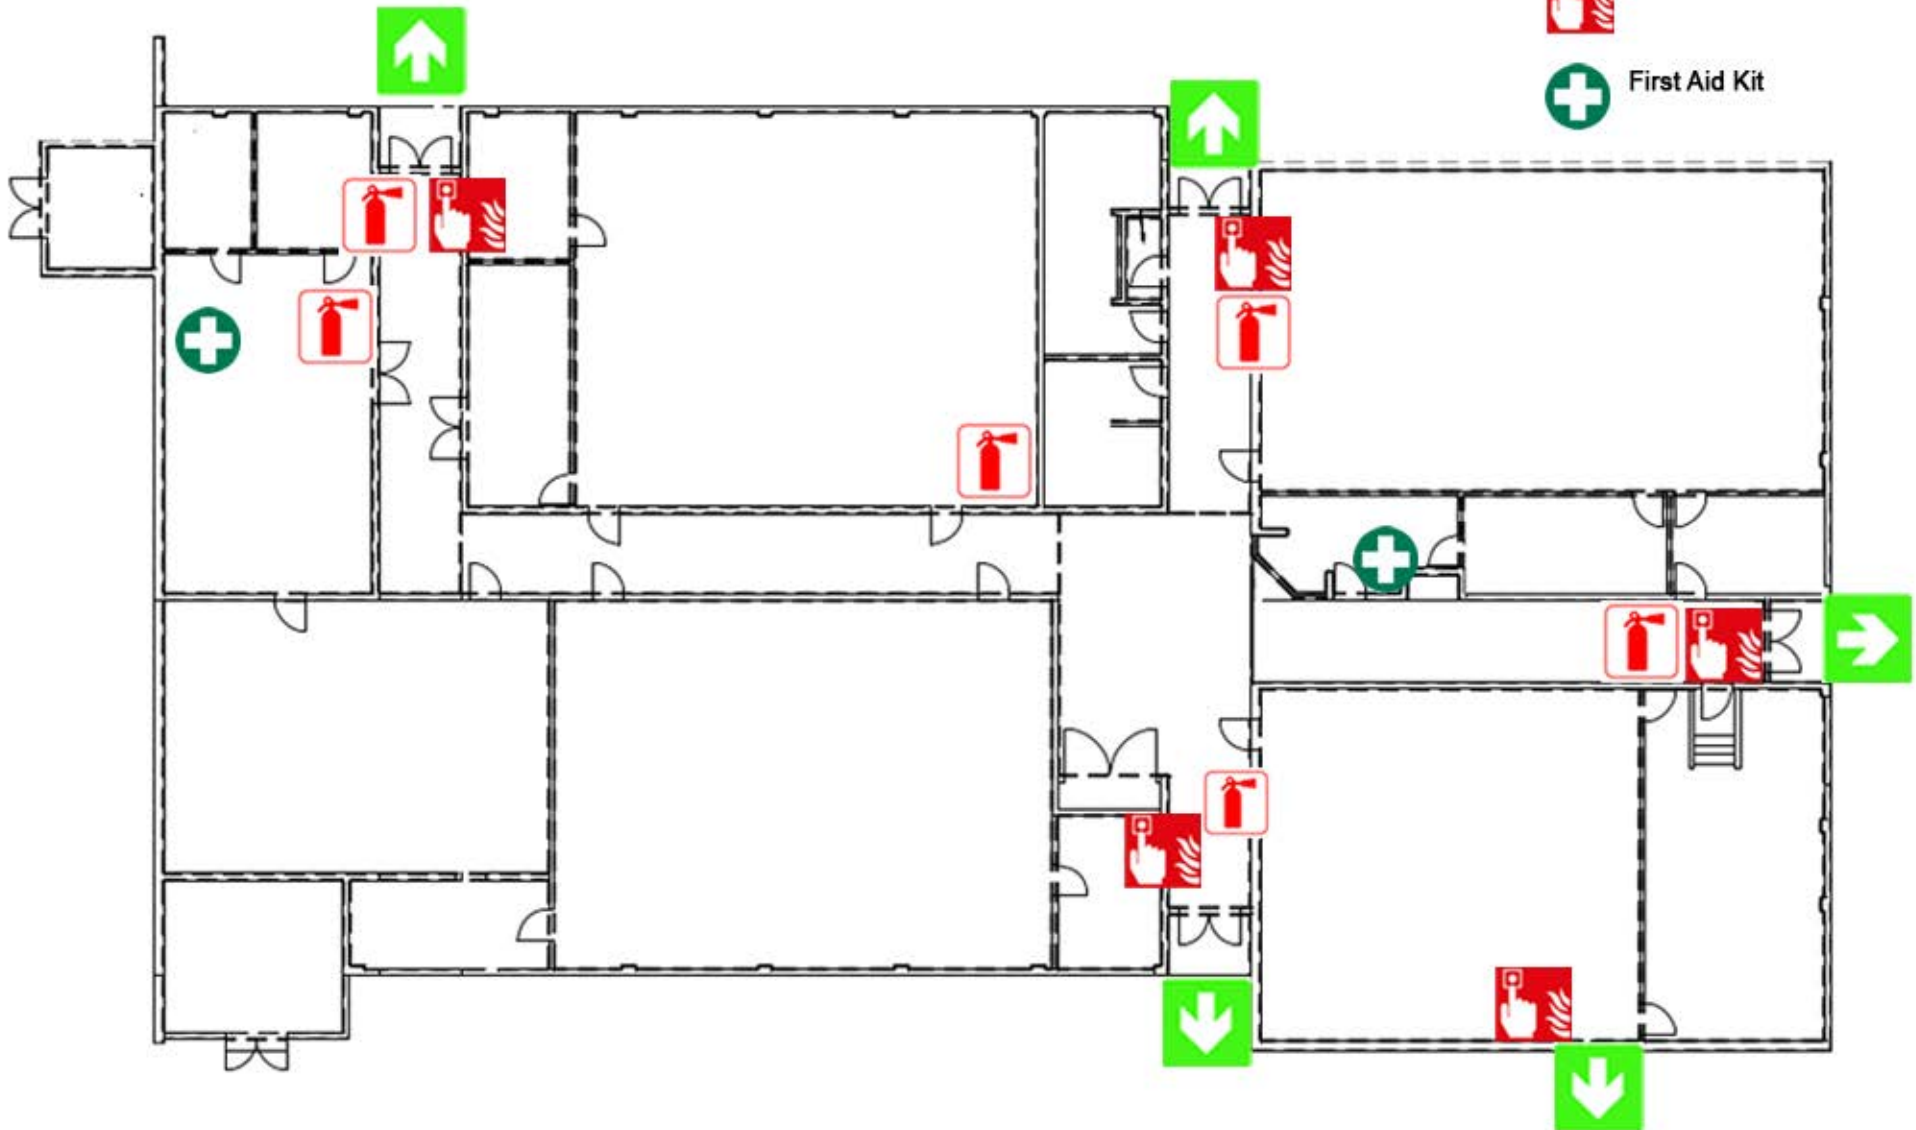

DKI Technology

 AED Device

 Exits

 Fire Extinguishers

 Fire Pull Alarm

 First Aid Kit

Building Coordinator Georeanna Purvis

Evacuation Rally Point Rally Point C - Across from PAC - see Map below

UNIVERSITY of HAWAII®
KAUAI
COMMUNITY COLLEGE

BUILDINGS

- 1 EC – Childcare Center
- 2 MN – Maintenance
- 3 PE – Phys. Ed
- 4 CCTR – Campus Center
- 5 Fine Arts Auditorium
- 6 AMT/ABRP – Automotive, Autobody
- 7 SSCI – Social Science
- 8 HAW ST – Hawaiian Studies
- 9 ART1/ART2 – Fine Arts
- 10 FC1/FC2/WC – Faculty 1&2, Wellness Ctr.
- 11 BUS – Business Education
- 12 HLTANX/HLTHP/HLTKH – Nursing Annex, Haupu & Kilohana
- 13 HLTSCI – Health Science
- 14 SCI – Natural Science
- 15 OSC – One Stop Center
- 16 LRC – Learning Resource Center, Library
- 17 OCET – Bookstore, Office of Cont. Education & Training
- 18 PACTR – Performing Arts Center
- 19 CARP – Carpentry
- 20 Phys. Ed. Office
- 21 WELD – Welding
- 22 DKITEC – Daniel Inouye Tech. Center
- 23 GRNSHP – Green Auto. Shop
- 24 Veterans Support Center
- 25 EB – Elections Building
- 26 FARM-K 105 – Farm
- 27 FARM-K 104 – Farm