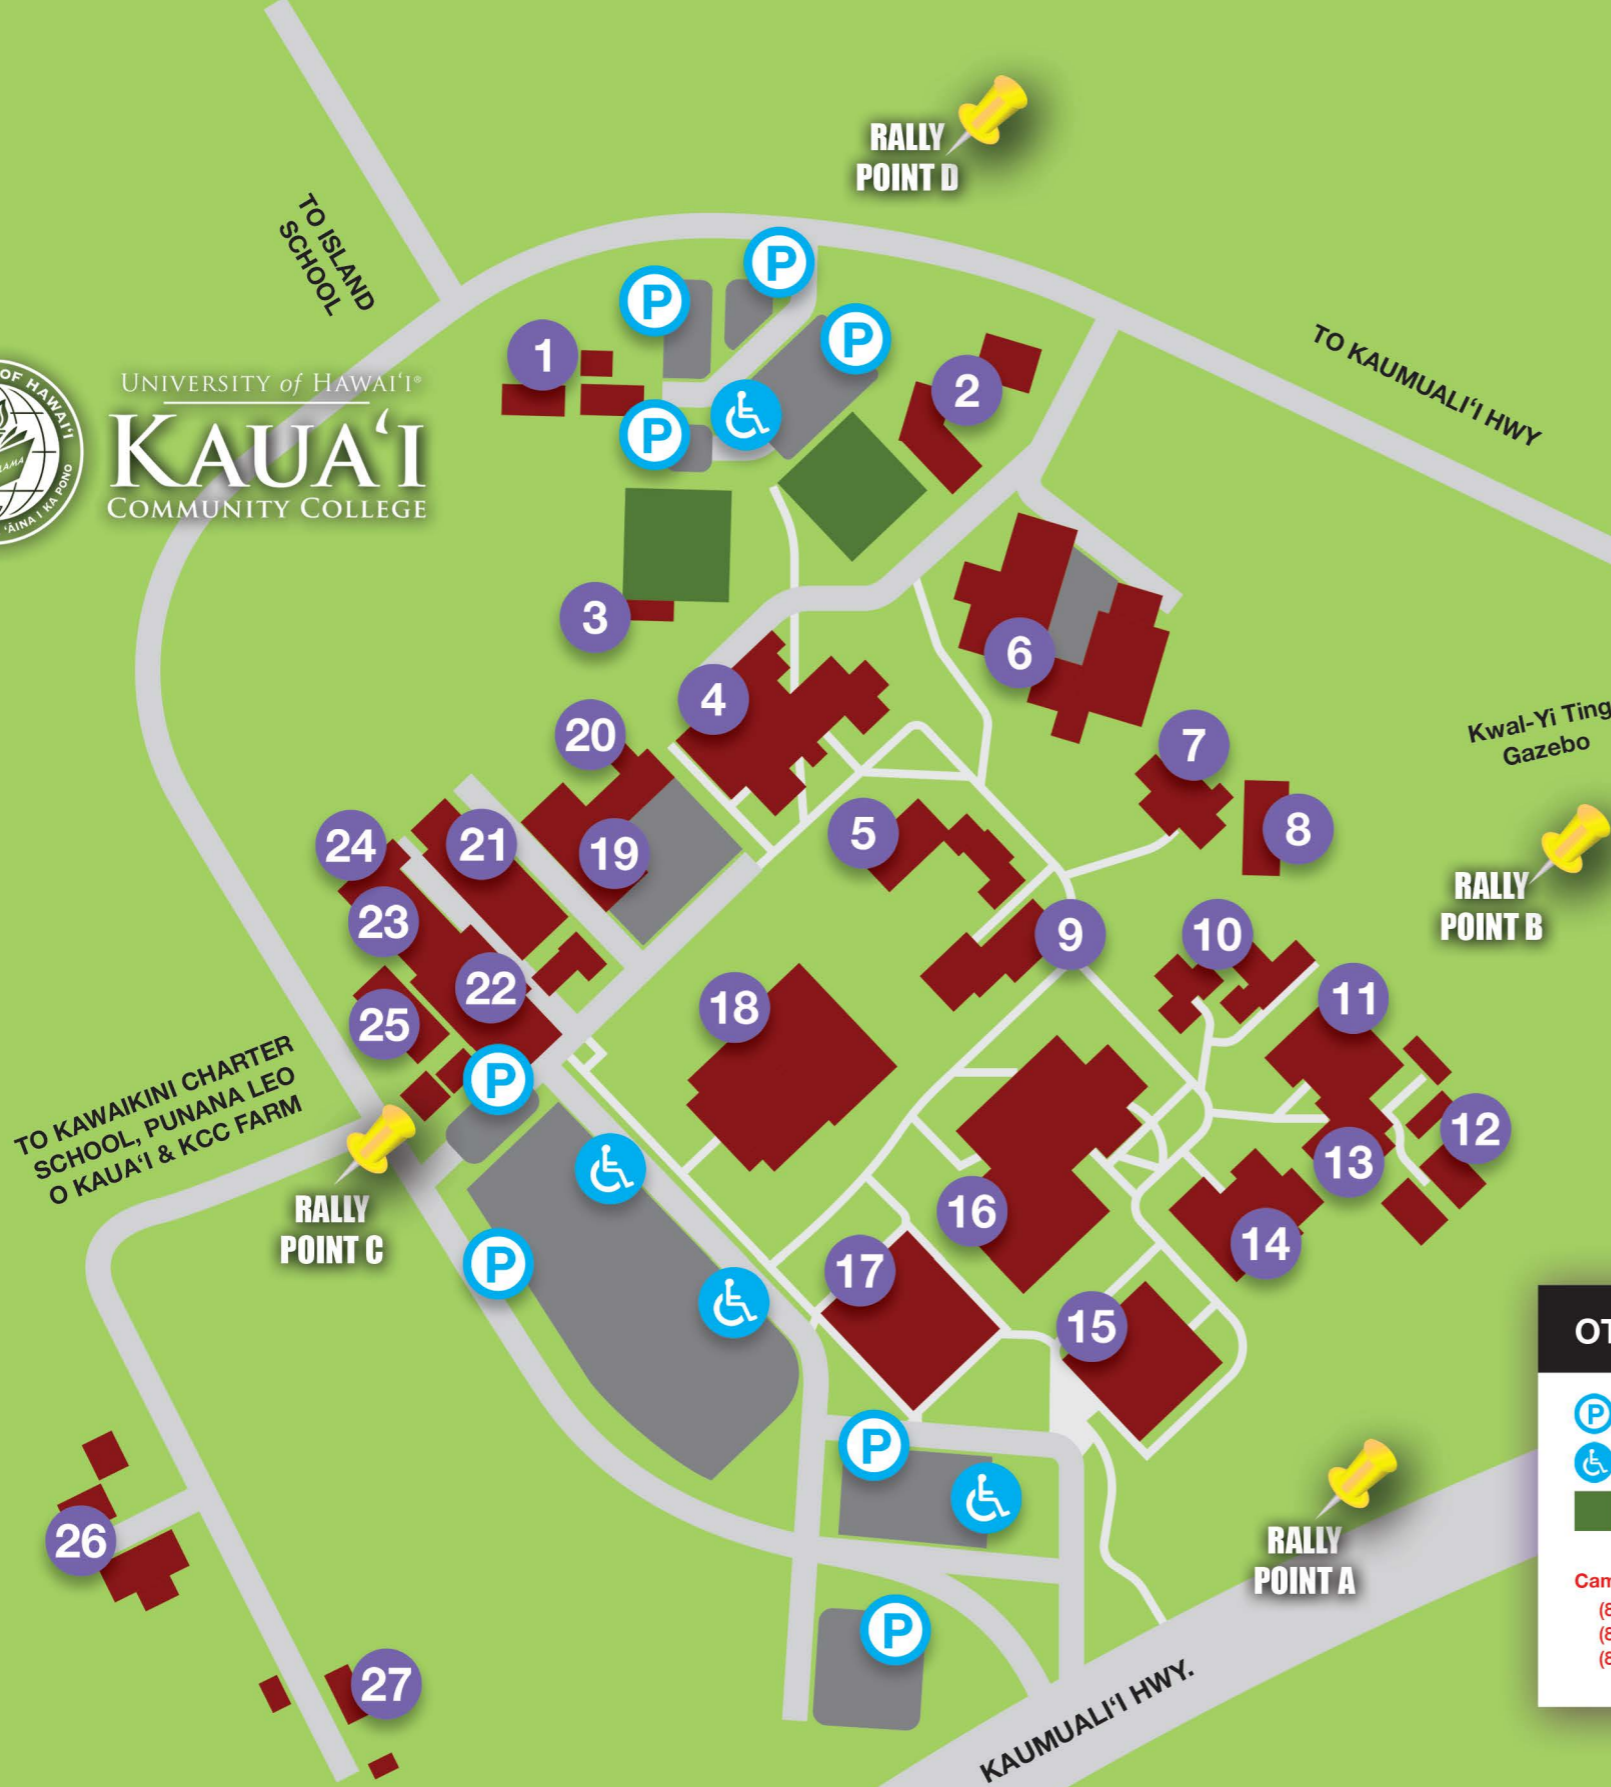

DKI Technology

 AED Device

 Exits

 Fire Extinguishers

 Fire Pull Alarm

 First Aid Kit

Building Coordinator Georeanna Purvis

Evacuation Rally Point Rally Point C - Across from PAC - see Map below

UNIVERSITY of HAWAII®
KAUAI
COMMUNITY COLLEGE

BUILDINGS

- 1 EC – Childcare Center
- 2 MN – Maintenance
- 3 PE – Phys. Ed
- 4 CCTR – Campus Center
- 5 Fine Arts Auditorium
- 6 AMT/ABRP – Automotive, Autobody
- 7 SSCI – Social Science
- 8 HAW ST – Hawaiian Studies
- 9 ART1/ART2 – Fine Arts
- 10 FC1/FC2/WC – Faculty 1&2, Wellness Ctr.
- 11 BUS – Business Education
- 12 HLTANX/HLTHP/HLTKH – Nursing Annex, Haupu & Kilohana
- 13 HLTSCI – Health Science
- 14 SCI – Natural Science
- 15 OSC – One Stop Center
- 16 LRC – Learning Resource Center, Library
- 17 OCET – Bookstore, Office of Cont. Education & Training
- 18 PACTR – Performing Arts Center
- 19 CARP – Carpentry
- 20 Phys. Ed. Office
- 21 WELD – Welding
- 22 DKITEC – Daniel Inouye Tech. Center
- 23 GRNSHP – Green Auto. Shop
- 24 Veterans Support Center
- 25 EB – Elections Building
- 26 FARM-K 105 – Farm
- 27 FARM-K 104 – Farm