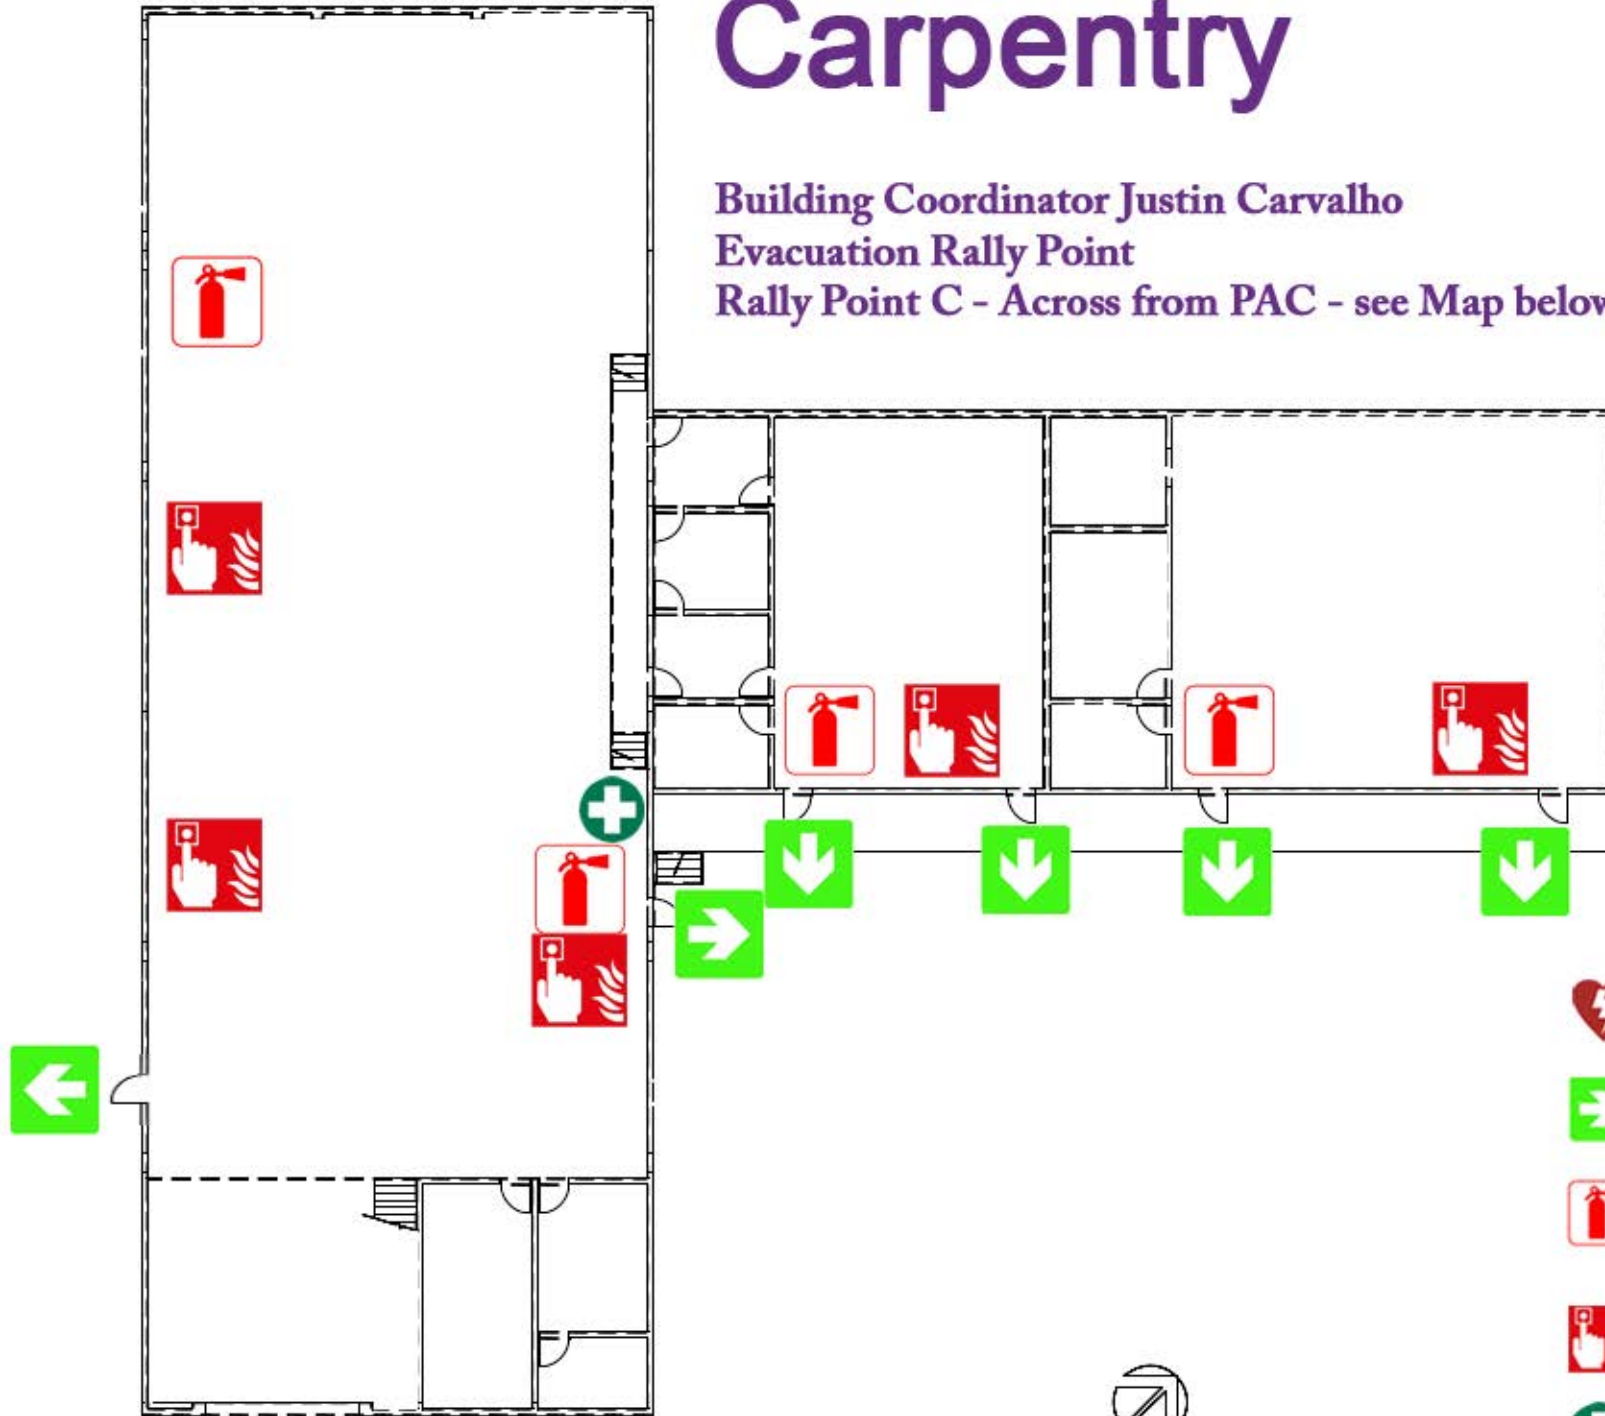

Carpentry

Building Coordinator Justin Carvalho

Evacuation Rally Point

Rally Point C - Across from PAC - see Map below

-  AED Device
-  Exits
-  Fire Extinguishers
-  Fire Pull Alarm
-  First Aid Kit

UNIVERSITY of HAWAII®
KAUAI
COMMUNITY COLLEGE

BUILDINGS

- 1 EC – Childcare Center
- 2 MN – Maintenance
- 3 PE – Phys. Ed
- 4 CCTR – Campus Center
- 5 Fine Arts Auditorium
- 6 AMT/ABRP – Automotive, Autobody
- 7 SSCI – Social Science
- 8 HAW ST – Hawaiian Studies
- 9 ART1/ART2 – Fine Arts
- 10 FC1/FC2/WC – Faculty 1&2, Wellness Ctr.
- 11 BUS – Business Education
- 12 HLTANX/HLTHP/HLTKH – Nursing Annex, Haupu & Kilohana
- 13 HLTSCI – Health Science
- 14 SCI – Natural Science
- 15 OSC – One Stop Center
- 16 LRC – Learning Resource Center, Library
- 17 OCET – Bookstore, Office of Cont. Education & Training
- 18 PACTR – Performing Arts Center
- 19 CARP – Carpentry
- 20 Phys. Ed. Office
- 21 WELD – Welding
- 22 DKITEC – Daniel Inouye Tech. Center
- 23 GRNSHP – Green Auto. Shop
- 24 Veterans Support Center
- 25 EB – Elections Building
- 26 FARM-K 105 – Farm
- 27 FARM-K 104 – Farm