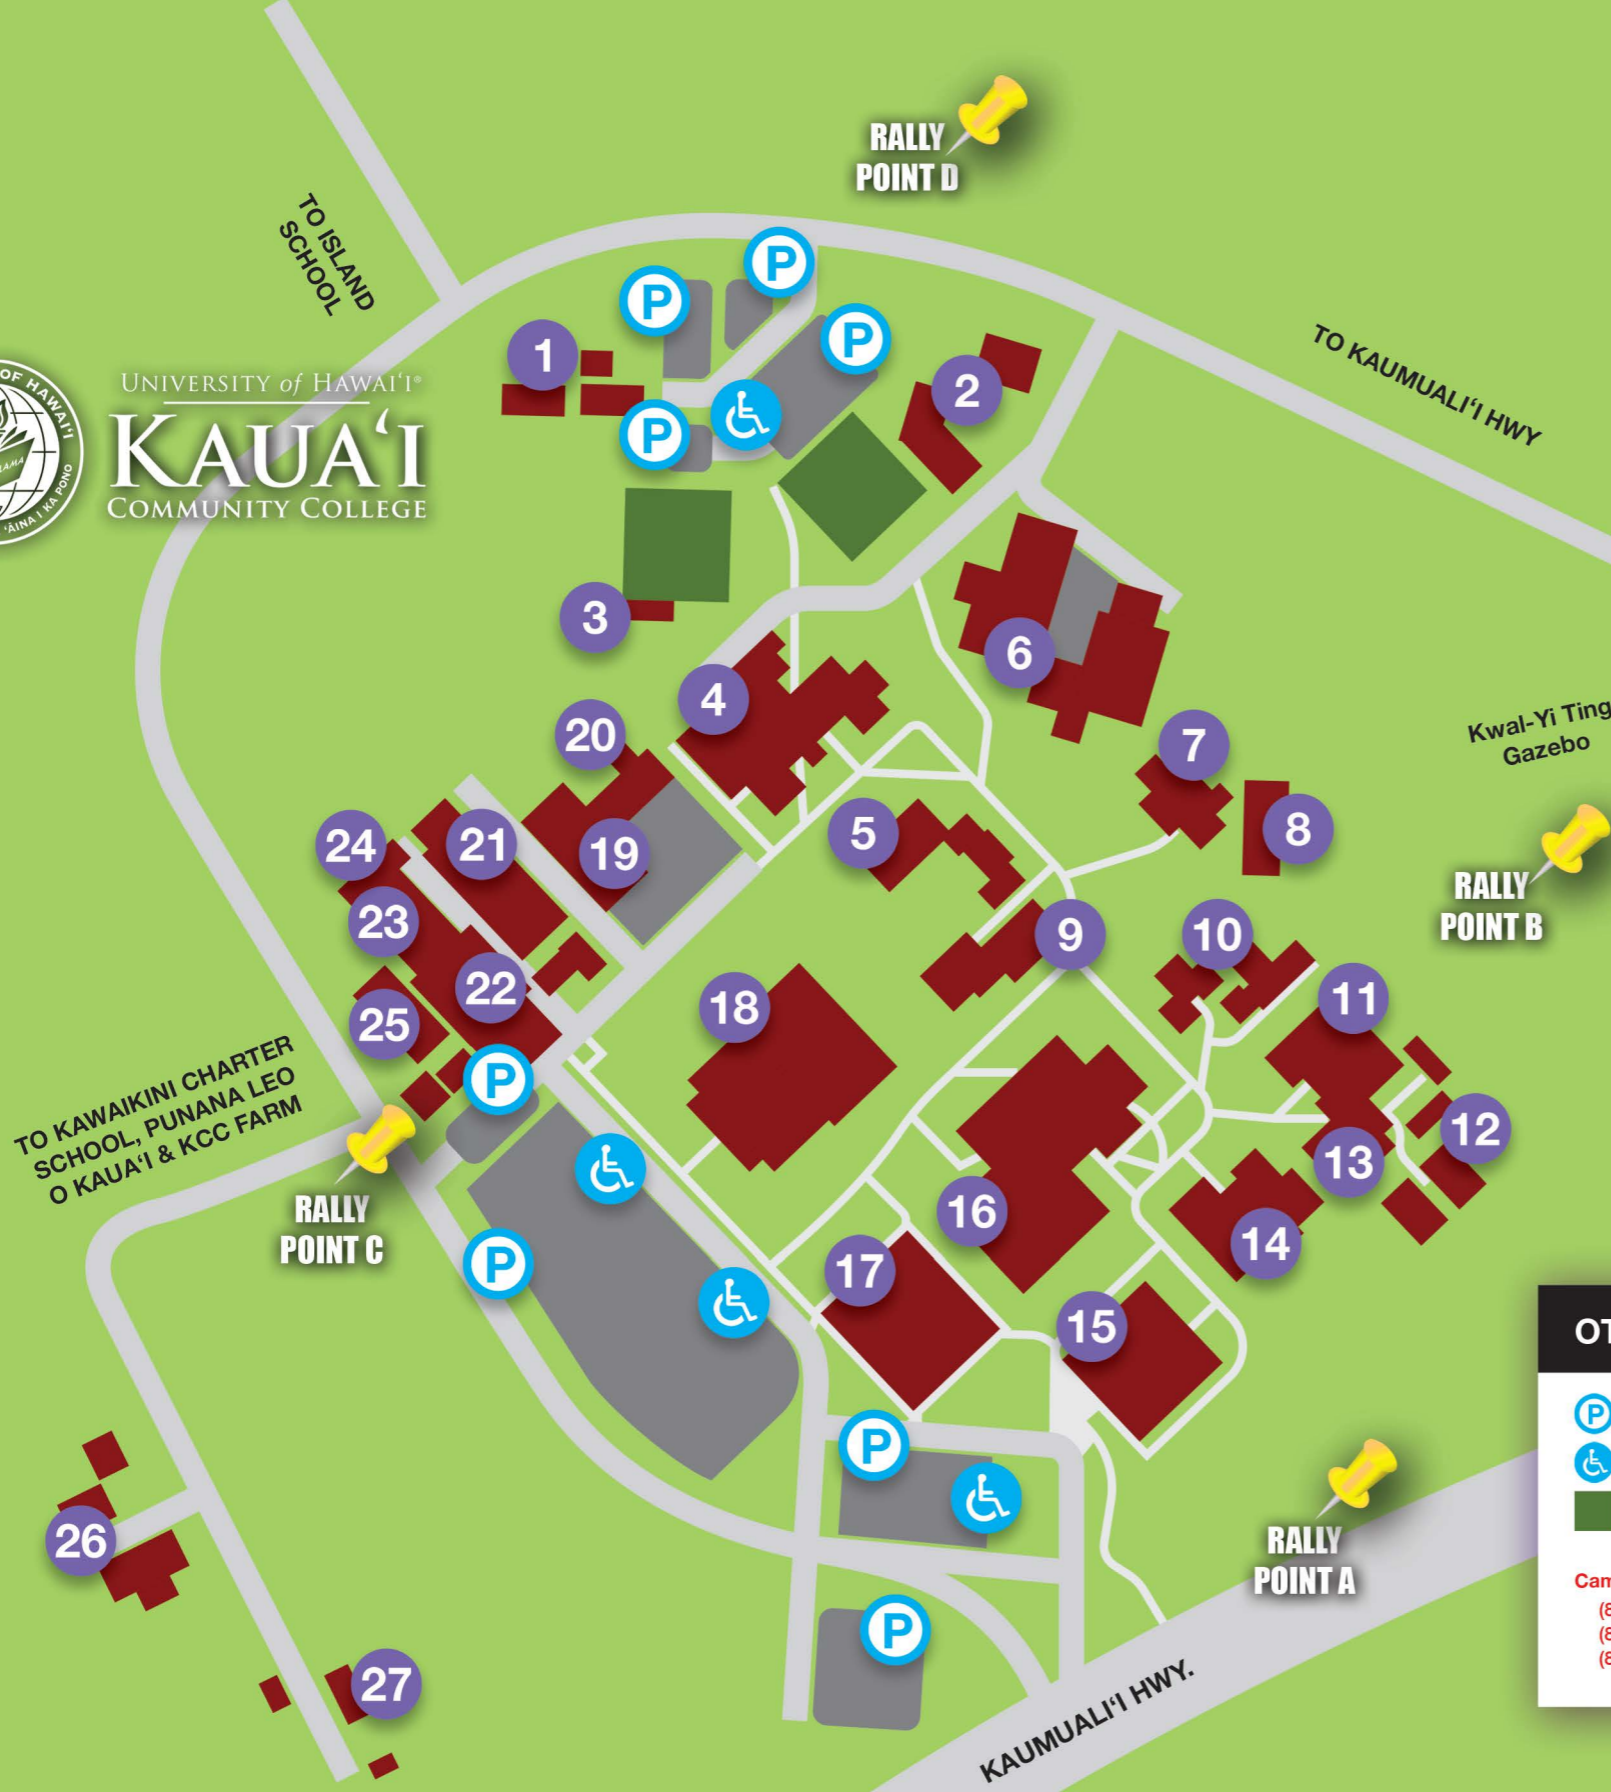

Carpentry

Building Coordinator Justin Carvalho

Evacuation Rally Point

Rally Point C - Across from PAC - see Map below

-  AED Device
-  Exits
-  Fire Extinguishers
-  Fire Pull Alarm
-  First Aid Kit

UNIVERSITY of HAWAII®
KAUAI
COMMUNITY COLLEGE

BUILDINGS

- 1 EC – Childcare Center
- 2 MN – Maintenance
- 3 PE – Phys. Ed
- 4 CCTR – Campus Center
- 5 Fine Arts Auditorium
- 6 AMT/ABRP – Automotive, Autobody
- 7 SSCI – Social Science
- 8 HAW ST – Hawaiian Studies
- 9 ART1/ART2 – Fine Arts
- 10 FC1/FC2/WC – Faculty 1&2, Wellness Ctr.
- 11 BUS – Business Education
- 12 HLTANX/HLTHP/HLTKH – Nursing Annex, Haupu & Kilohana
- 13 HLTSCI – Health Science
- 14 SCI – Natural Science
- 15 OSC – One Stop Center
- 16 LRC – Learning Resource Center, Library
- 17 OCET – Bookstore, Office of Cont. Education & Training
- 18 PACTR – Performing Arts Center
- 19 CARP – Carpentry
- 20 Phys. Ed. Office
- 21 WELD – Welding
- 22 DKITEC – Daniel Inouye Tech. Center
- 23 GRNSHP – Green Auto. Shop
- 24 Veterans Support Center
- 25 EB – Elections Building
- 26 FARM-K 105 – Farm
- 27 FARM-K 104 – Farm