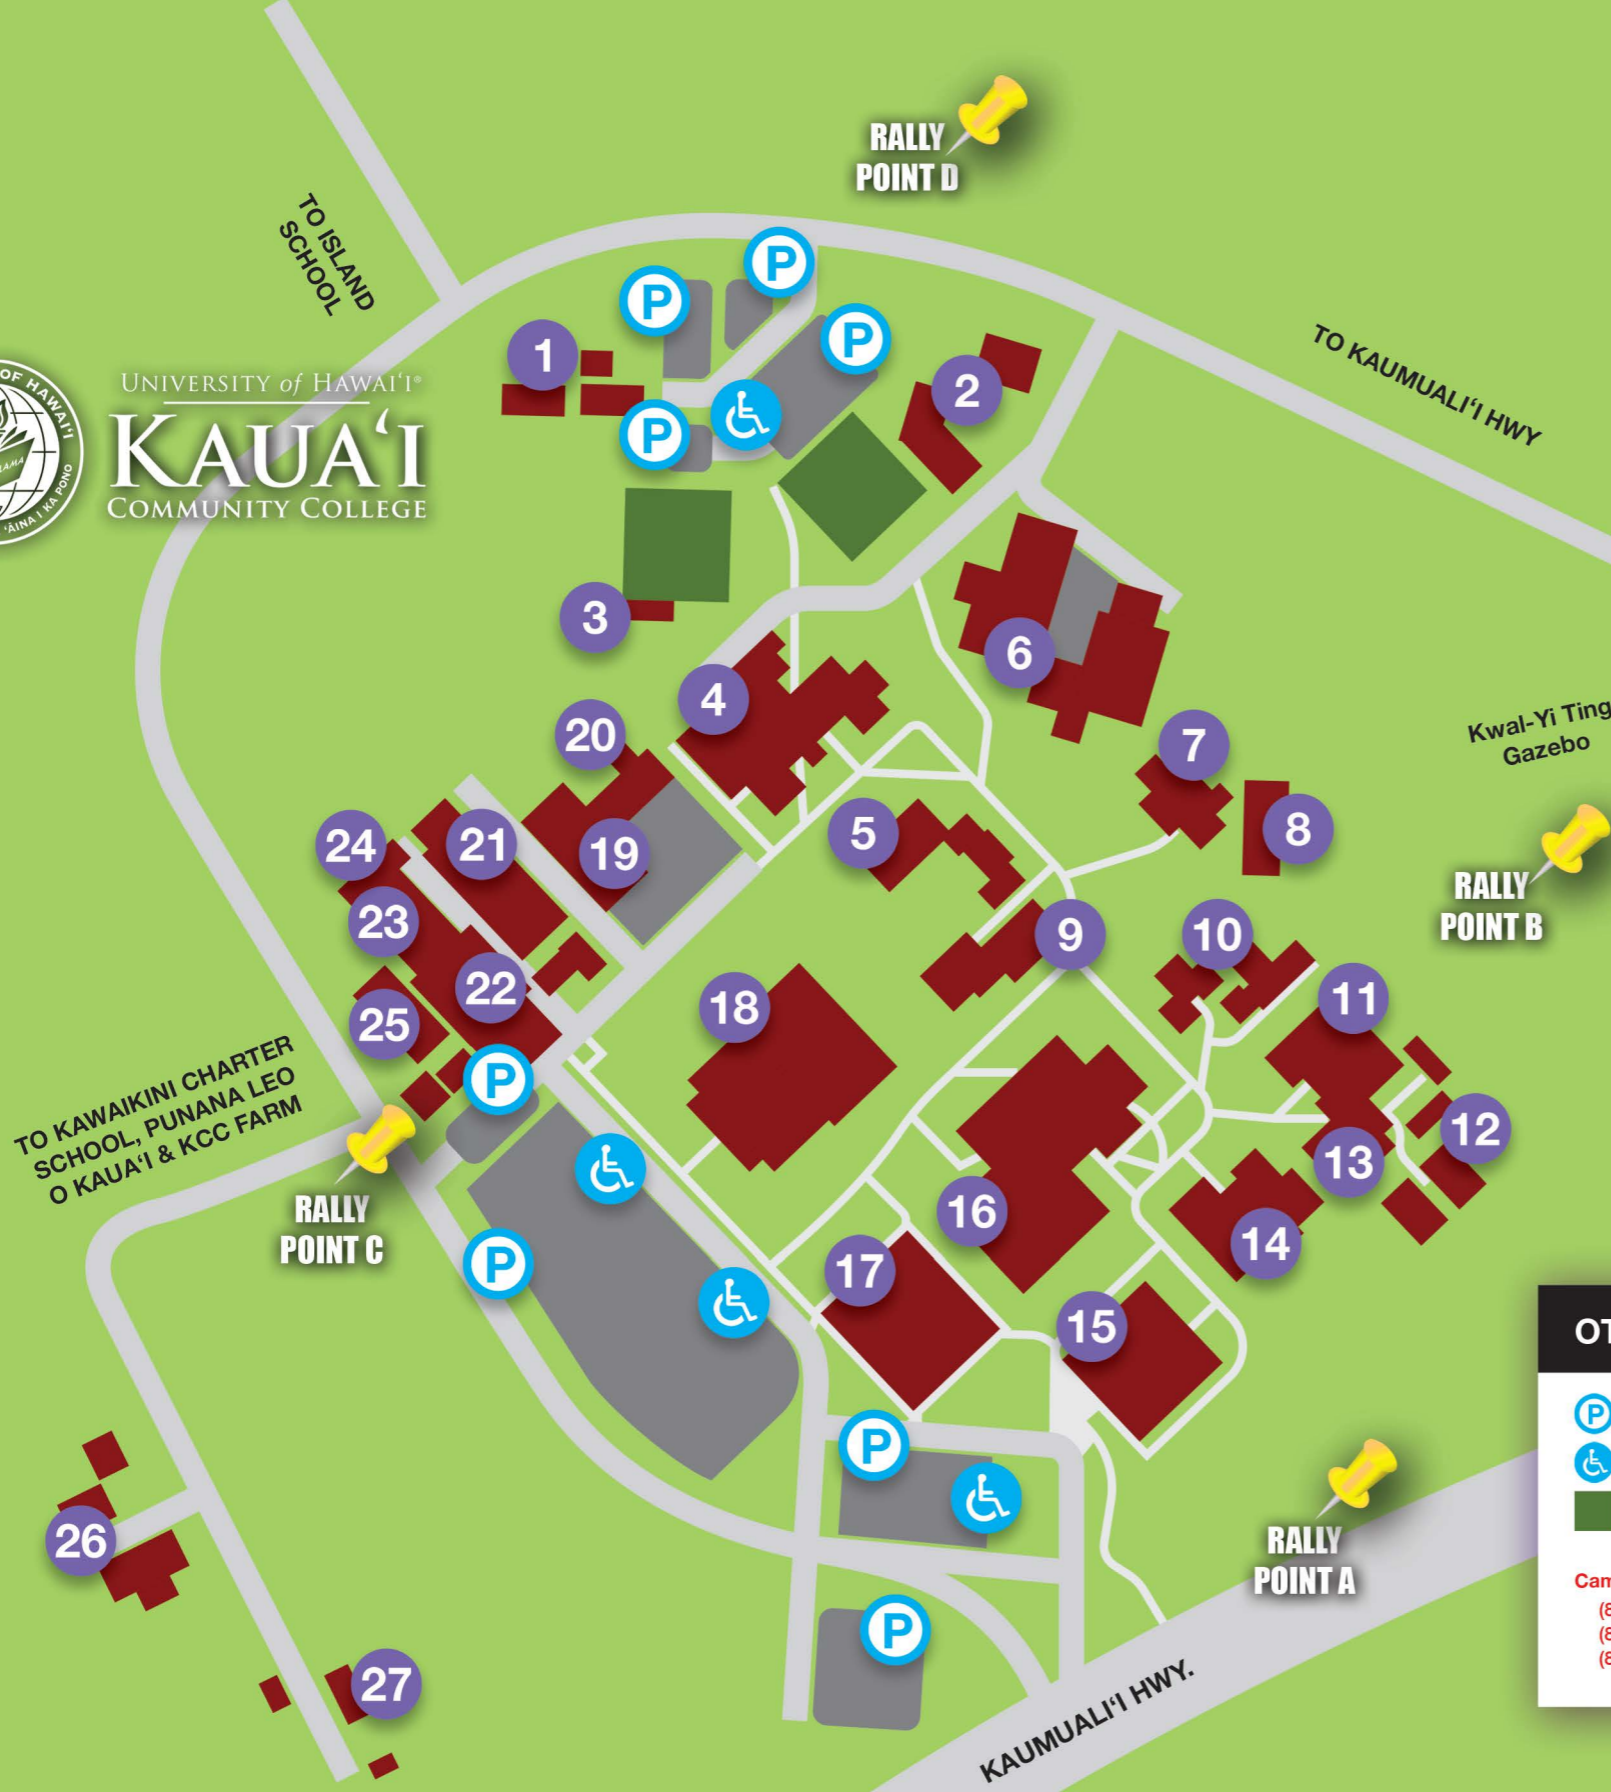

Campus Center • 2nd Floor

Building Coordinator Duane Miyasato

Evacuation Rally Point Rally Point D - Parking Lot V - see Map below

UNIVERSITY of HAWAII®
KAUAI
COMMUNITY COLLEGE

BUILDINGS

- 1 EC – Childcare Center
- 2 MN – Maintenance
- 3 PE – Phys. Ed
- 4 CCTR – Campus Center
- 5 Fine Arts Auditorium
- 6 AMT/ABRP – Automotive, Autobody
- 7 SSCI – Social Science
- 8 HAW ST – Hawaiian Studies
- 9 ART1/ART2 – Fine Arts
- 10 FC1/FC2/WC – Faculty 1&2, Wellness Ctr.
- 11 BUS – Business Education
- 12 HLTANX/HLTHP/HLTKH – Nursing Annex, Haupu & Kilohana
- 13 HLTSCI – Health Science
- 14 SCI – Natural Science
- 15 OSC – One Stop Center
- 16 LRC – Learning Resource Center, Library
- 17 OCET – Bookstore, Office of Cont. Education & Training
- 18 PACTR – Performing Arts Center
- 19 CARP – Carpentry
- 20 Phys. Ed. Office
- 21 WELD – Welding
- 22 DKITEC – Daniel Inouye Tech. Center
- 23 GRNSHP – Green Auto. Shop
- 24 Veterans Support Center
- 25 EB – Elections Building
- 26 FARM-K 105 – Farm
- 27 FARM-K 104 – Farm

OTHERS

- Parking
- Handicapped Parking
- Tennis Courts

Campus Security Numbers:
 (808) 245-8399
 (808) 278-3107
 (808) 278-3108

© Kauai Community College 2018
 3-1901 Kaumuali'i Highway, Lihue HI 96766