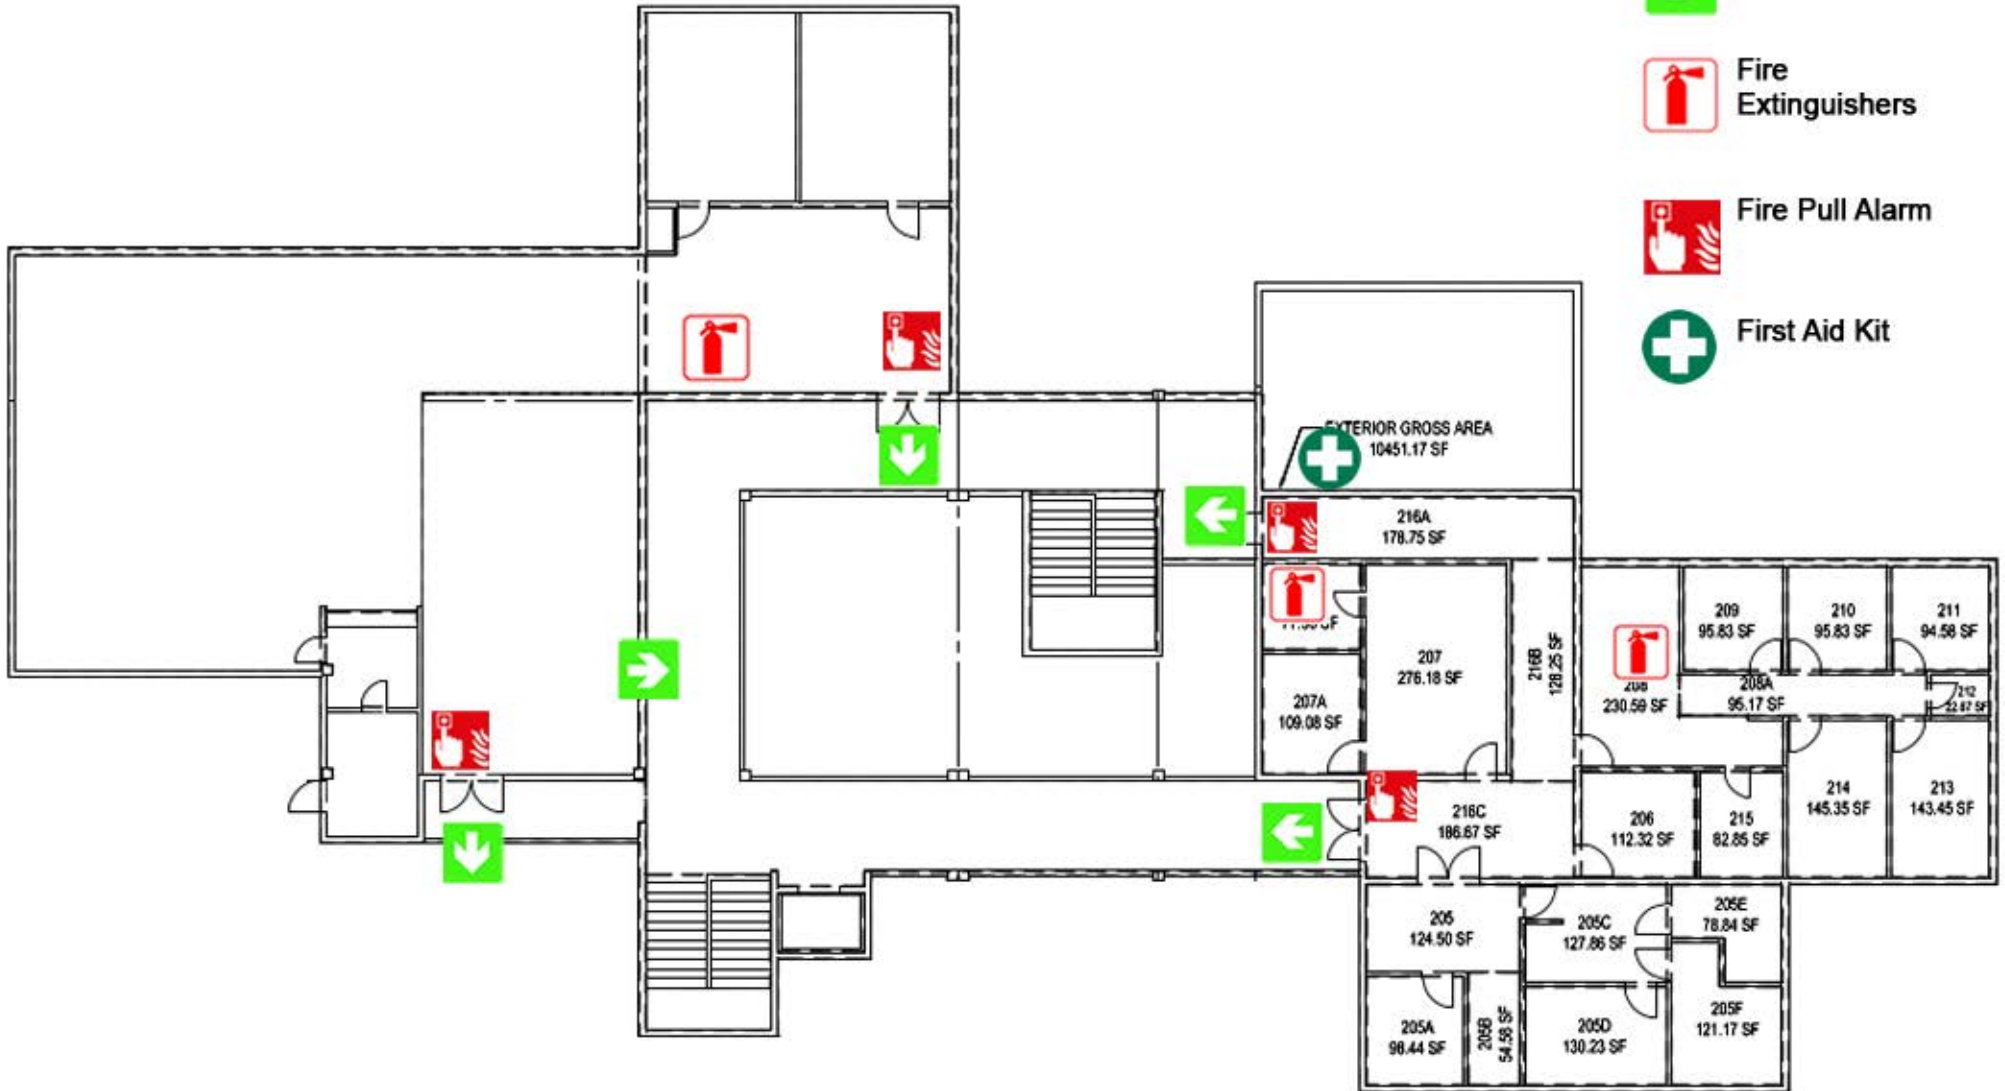

Campus Center • 2nd Floor

Building Coordinator Duane Miyasato

Evacuation Rally Point Rally Point D - Parking Lot V - see Map below

UNIVERSITY of HAWAII®
KAUAI
COMMUNITY COLLEGE

BUILDINGS

- 1 EC – Childcare Center
- 2 MN – Maintenance
- 3 PE – Phys. Ed
- 4 CCTR – Campus Center
- 5 Fine Arts Auditorium
- 6 AMT/ABRP – Automotive, Autobody
- 7 SSCI – Social Science
- 8 HAW ST – Hawaiian Studies
- 9 ART1/ART2 – Fine Arts
- 10 FC1/FC2/WC – Faculty 1&2, Wellness Ctr.
- 11 BUS – Business Education
- 12 HLTANX/HLTHP/HLTKH – Nursing Annex, Haupu & Kilohana
- 13 HLTSCI – Health Science
- 14 SCI – Natural Science
- 15 OSC – One Stop Center
- 16 LRC – Learning Resource Center, Library
- 17 OCET – Bookstore, Office of Cont. Education & Training
- 18 PACTR – Performing Arts Center
- 19 CARP – Carpentry
- 20 Phys. Ed. Office
- 21 WELD – Welding
- 22 DKITEC – Daniel Inouye Tech. Center
- 23 GRNSHP – Green Auto. Shop
- 24 Veterans Support Center
- 25 EB – Elections Building
- 26 FARM-K 105 – Farm
- 27 FARM-K 104 – Farm