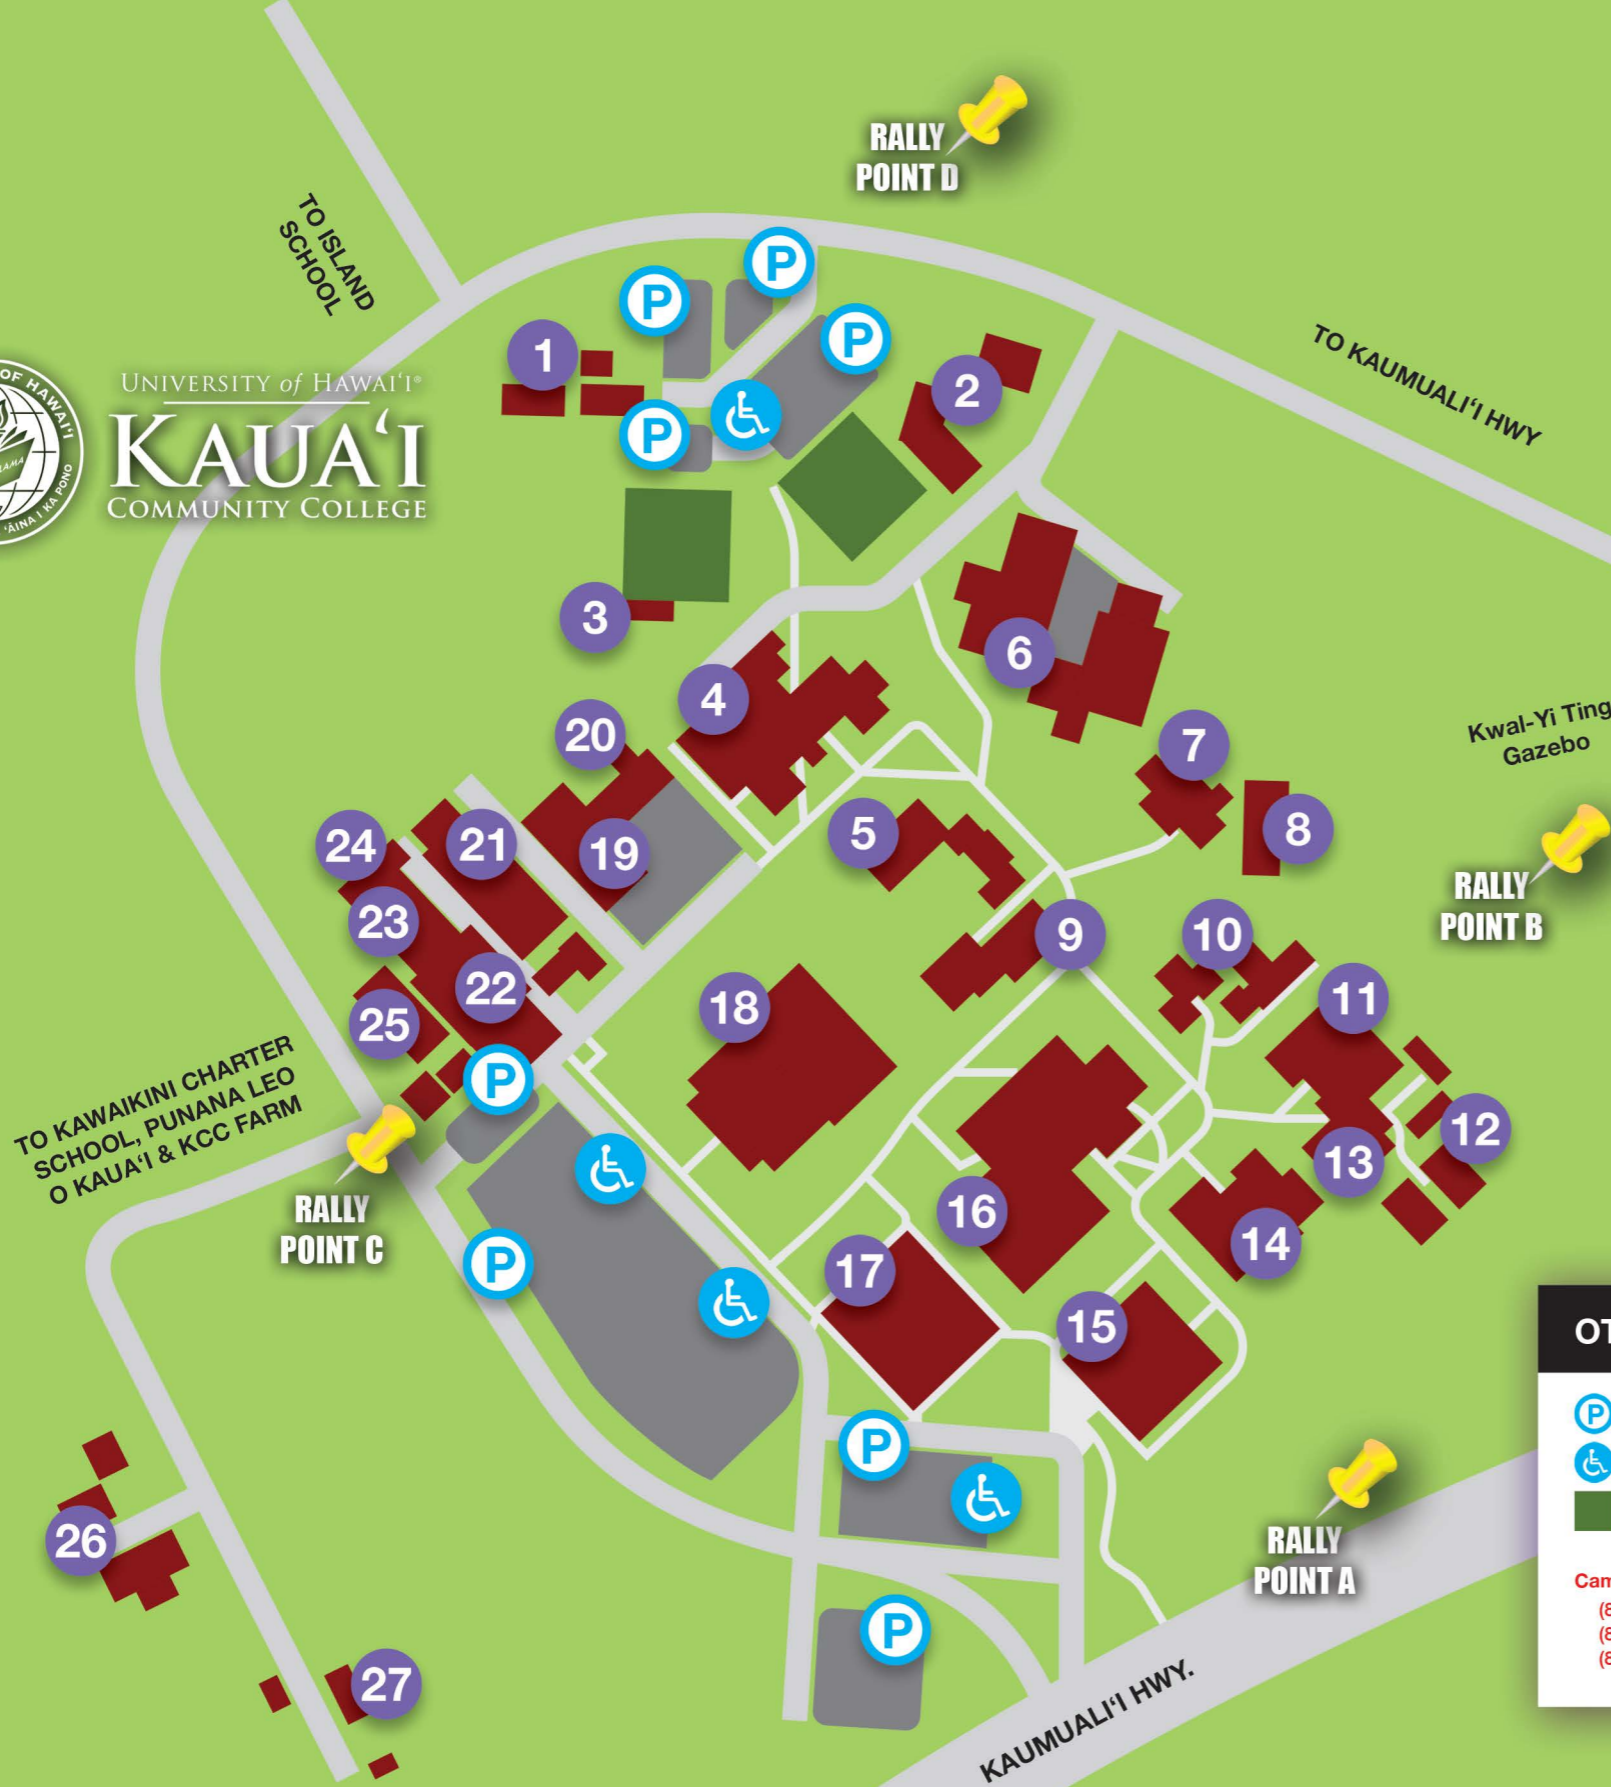

NORTH

Campus Center • 1st Floor

Building Coordinator Duane Miyasato

Evacuation Rally Point Rally Point D - Parking Lot V -
see Map below

 AED Device

 Exits

 Fire Extinguishers

 Fire Pull Alarm

 First Aid Kit

UNIVERSITY of HAWAII®
KAUAI
COMMUNITY COLLEGE

BUILDINGS

- 1 EC – Childcare Center
- 2 MN – Maintenance
- 3 PE – Phys. Ed
- 4 CCTR – Campus Center
- 5 Fine Arts Auditorium
- 6 AMT/ABRP – Automotive, Autobody
- 7 SSCI – Social Science
- 8 HAW ST – Hawaiian Studies
- 9 ART1/ART2 – Fine Arts
- 10 FC1/FC2/WC – Faculty 1&2, Wellness Ctr.
- 11 BUS – Business Education
- 12 HLTANX/HLTHP/HLTKH – Nursing Annex, Haupu & Kilohana
- 13 HLTSCI – Health Science
- 14 SCI – Natural Science
- 15 OSC – One Stop Center
- 16 LRC – Learning Resource Center, Library
- 17 OCET – Bookstore, Office of Cont. Education & Training
- 18 PACTR – Performing Arts Center
- 19 CARP – Carpentry
- 20 Phys. Ed. Office
- 21 WELD – Welding
- 22 DKITEC – Daniel Inouye Tech. Center
- 23 GRNSHP – Green Auto. Shop
- 24 Veterans Support Center
- 25 EB – Elections Building
- 26 FARM-K 105 – Farm
- 27 FARM-K 104 – Farm