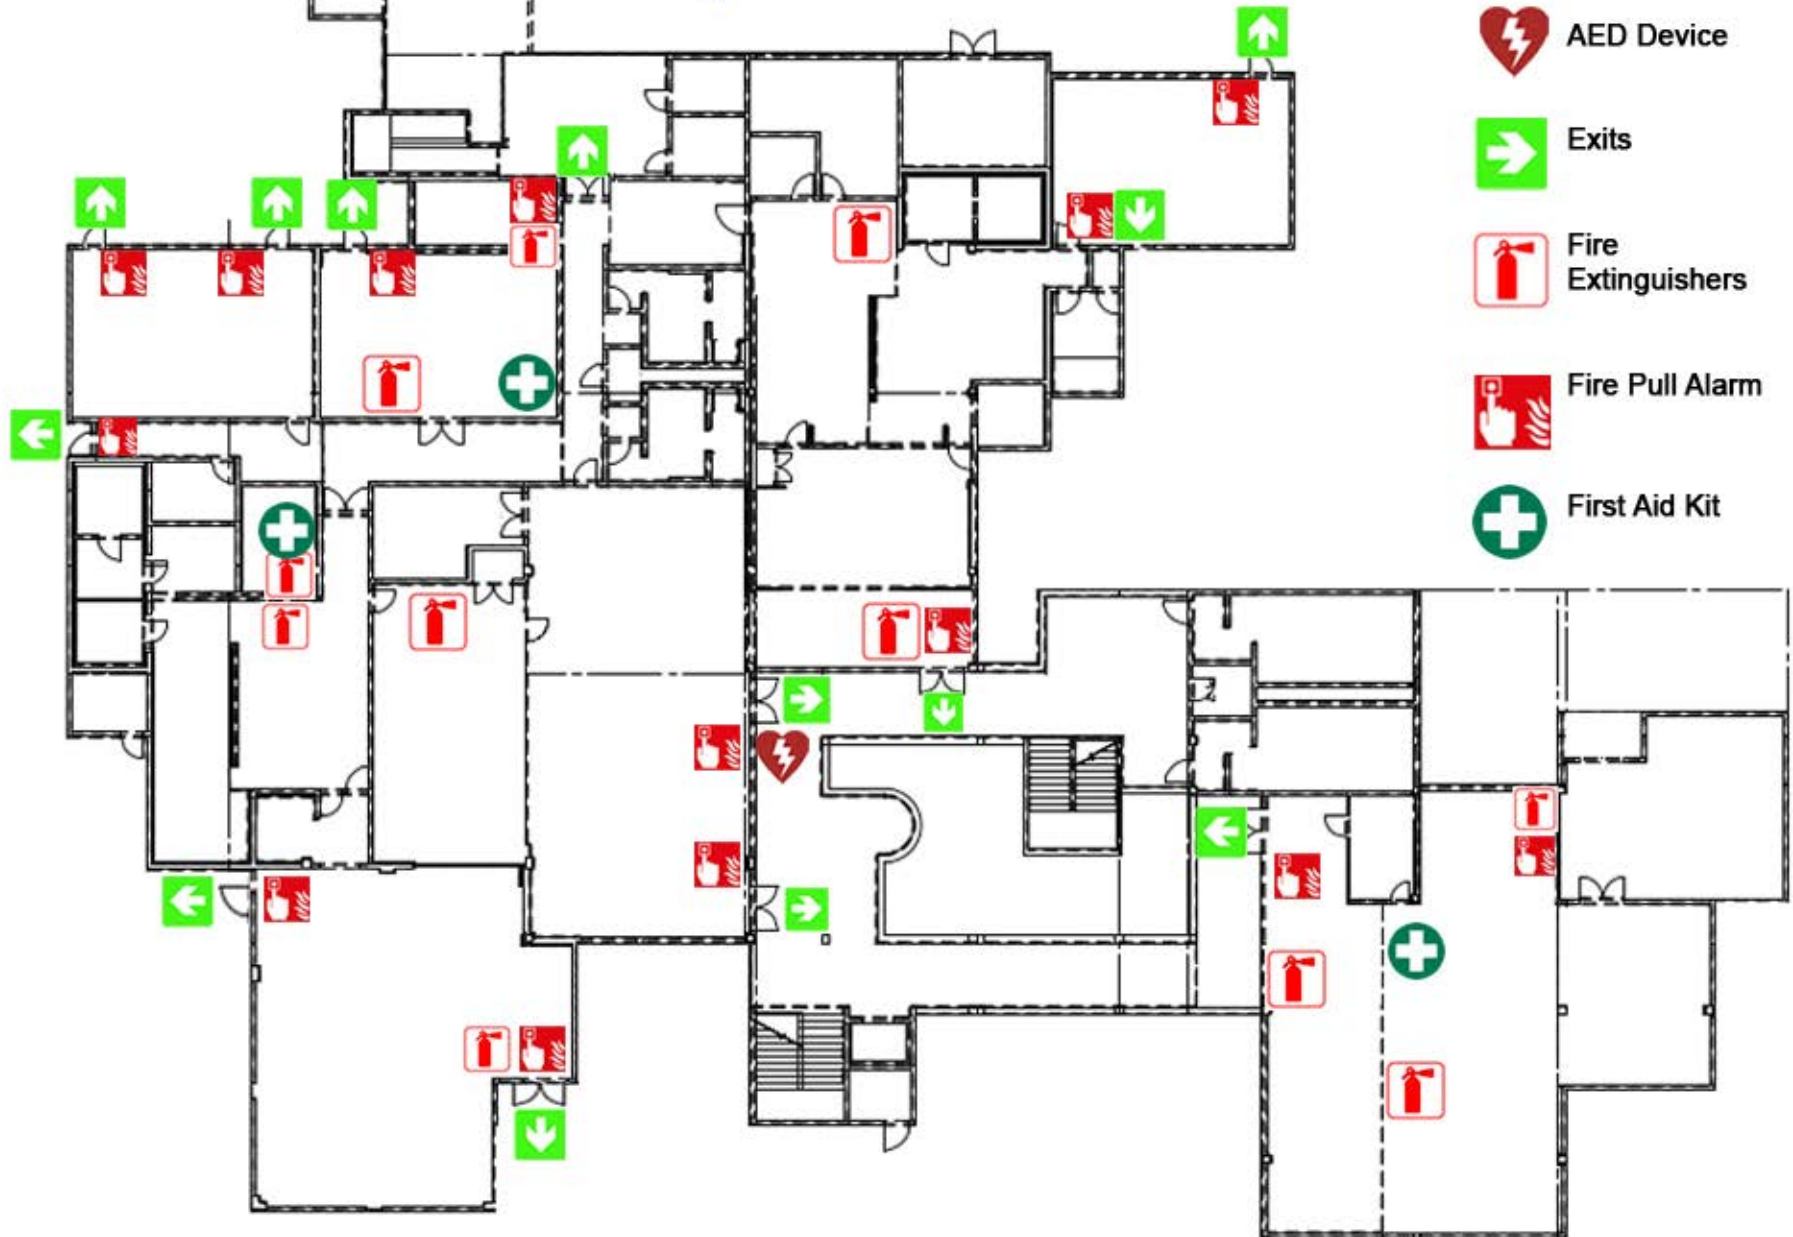

NORTH

Campus Center • 1st Floor

Building Coordinator Duane Miyasato

Evacuation Rally Point Rally Point D - Parking Lot V -
see Map below

 AED Device

 Exits

 Fire Extinguishers

 Fire Pull Alarm

 First Aid Kit

UNIVERSITY of HAWAII®
KAUAI
COMMUNITY COLLEGE

BUILDINGS

- 1 EC – Childcare Center
- 2 MN – Maintenance
- 3 PE – Phys. Ed
- 4 CCTR – Campus Center
- 5 Fine Arts Auditorium
- 6 AMT/ABRP – Automotive, Autobody
- 7 SSCI – Social Science
- 8 HAW ST – Hawaiian Studies
- 9 ART1/ART2 – Fine Arts
- 10 FC1/FC2/WC – Faculty 1&2, Wellness Ctr.
- 11 BUS – Business Education
- 12 HLTANX/HLTHP/HLTKH – Nursing Annex, Haupu & Kilohana
- 13 HLTSCI – Health Science
- 14 SCI – Natural Science
- 15 OSC – One Stop Center
- 16 LRC – Learning Resource Center, Library
- 17 OCET – Bookstore, Office of Cont. Education & Training
- 18 PACTR – Performing Arts Center
- 19 CARP – Carpentry
- 20 Phys. Ed. Office
- 21 WELD – Welding
- 22 DKITEC – Daniel Inouye Tech. Center
- 23 GRNSHP – Green Auto. Shop
- 24 Veterans Support Center
- 25 EB – Elections Building
- 26 FARM-K 105 – Farm
- 27 FARM-K 104 – Farm