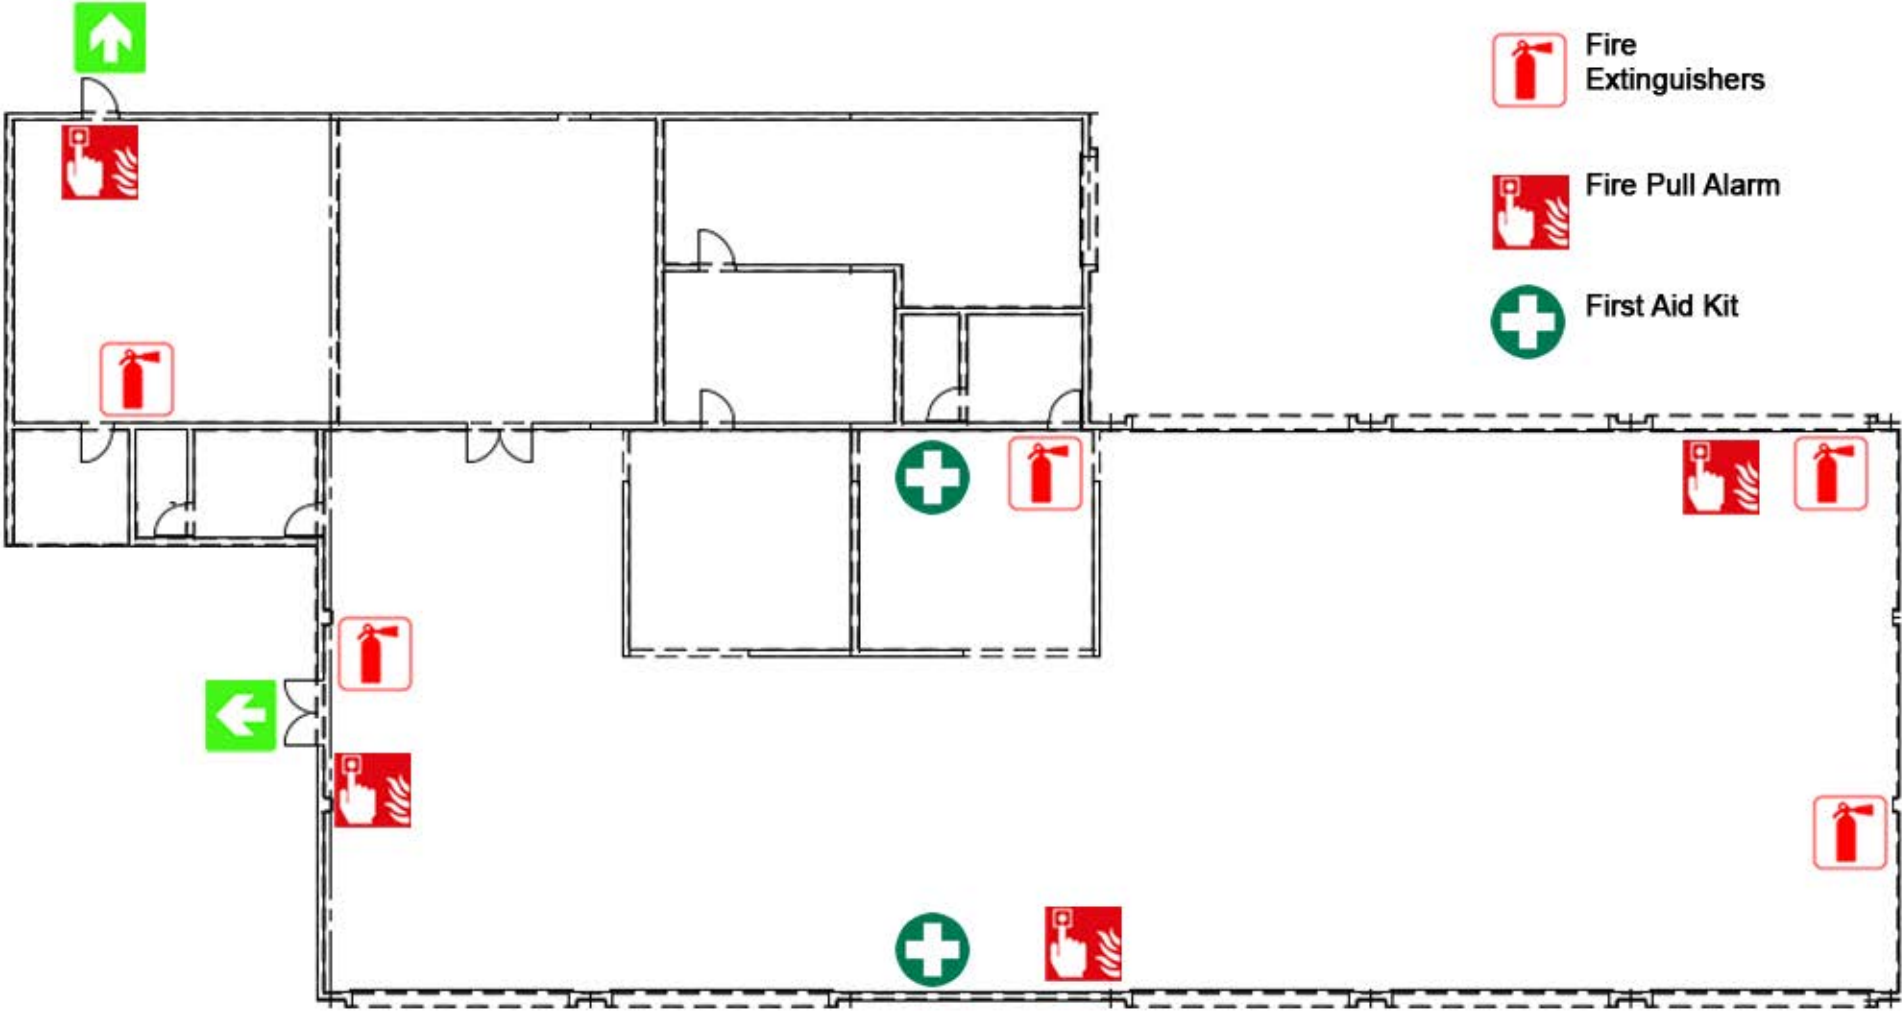

Automotive

 AED Device

 Exits

 Fire Extinguishers

 Fire Pull Alarm

 First Aid Kit

Building Coordinator
Evacuation Rally Point

Gordon Talbo
Rally Point D - Parking Lot V - see Map below

UNIVERSITY of HAWAII®
KAUAI
COMMUNITY COLLEGE

BUILDINGS

- 1 EC – Childcare Center
- 2 MN – Maintenance
- 3 PE – Phys. Ed
- 4 CCTR – Campus Center
- 5 Fine Arts Auditorium
- 6 AMT/ABRP – Automotive, Autobody
- 7 SSCI – Social Science
- 8 HAW ST – Hawaiian Studies
- 9 ART1/ART2 – Fine Arts
- 10 FC1/FC2/WC – Faculty 1&2, Wellness Ctr.
- 11 BUS – Business Education
- 12 HLTANX/HLTHP/HLTKH – Nursing Annex, Haupu & Kilohana
- 13 HLTSCI – Health Science
- 14 SCI – Natural Science
- 15 OSC – One Stop Center
- 16 LRC – Learning Resource Center, Library
- 17 OCET – Bookstore, Office of Cont. Education & Training
- 18 PACTR – Performing Arts Center
- 19 CARP – Carpentry
- 20 Phys. Ed. Office
- 21 WELD – Welding
- 22 DKITEC – Daniel Inouye Tech. Center
- 23 GRNSHP – Green Auto. Shop
- 24 Veterans Support Center
- 25 EB – Elections Building
- 26 FARM-K 105 – Farm
- 27 FARM-K 104 – Farm