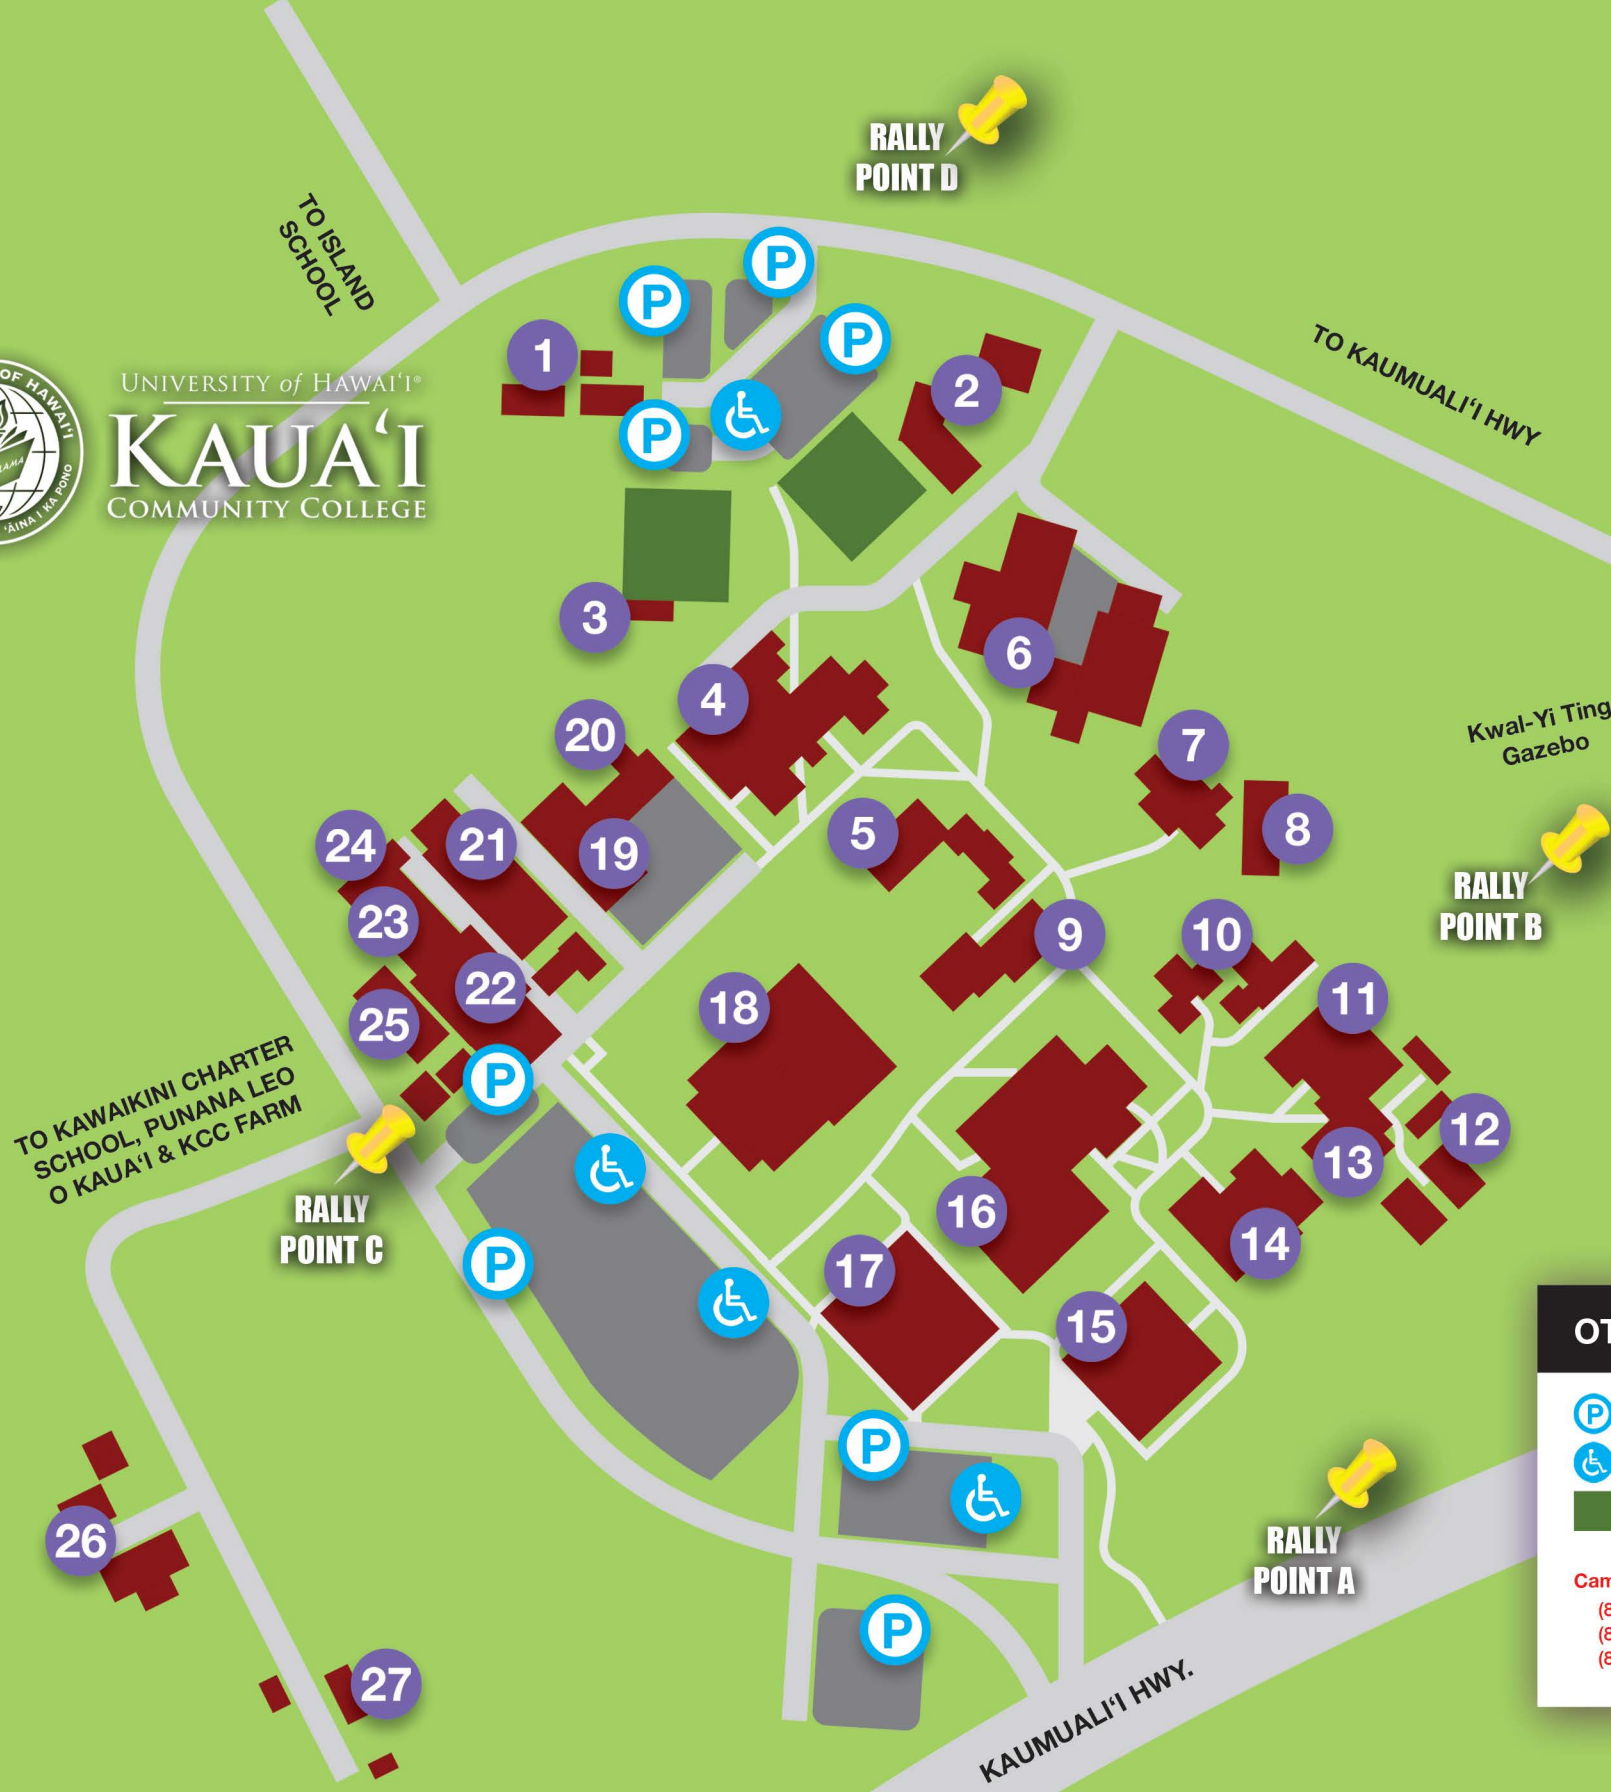

Automotive

 AED Device

 Exits

 Fire Extinguishers

 Fire Pull Alarm

 First Aid Kit

Building Coordinator
Evacuation Rally Point

Gordon Talbo
Rally Point D - Parking Lot V - see Map below

UNIVERSITY of HAWAII®
KAUAI
COMMUNITY COLLEGE

BUILDINGS

- 1 EC – Childcare Center
- 2 MN – Maintenance
- 3 PE – Phys. Ed
- 4 CCTR – Campus Center
- 5 Fine Arts Auditorium
- 6 AMT/ABRP – Automotive, Autobody
- 7 SSCI – Social Science
- 8 HAW ST – Hawaiian Studies
- 9 ART1/ART2 – Fine Arts
- 10 FC1/FC2/WC – Faculty 1&2, Wellness Ctr.
- 11 BUS – Business Education
- 12 HLTANX/HLTHP/HLTKH – Nursing Annex, Haupu & Kilohana
- 13 HLTSCI – Health Science
- 14 SCI – Natural Science
- 15 OSC – One Stop Center
- 16 LRC – Learning Resource Center, Library
- 17 OCET – Bookstore, Office of Cont. Education & Training
- 18 PACTR – Performing Arts Center
- 19 CARP – Carpentry
- 20 Phys. Ed. Office
- 21 WELD – Welding
- 22 DKITEC – Daniel Inouye Tech. Center
- 23 GRNSHP – Green Auto. Shop
- 24 Veterans Support Center
- 25 EB – Elections Building
- 26 FARM-K 105 – Farm
- 27 FARM-K 104 – Farm