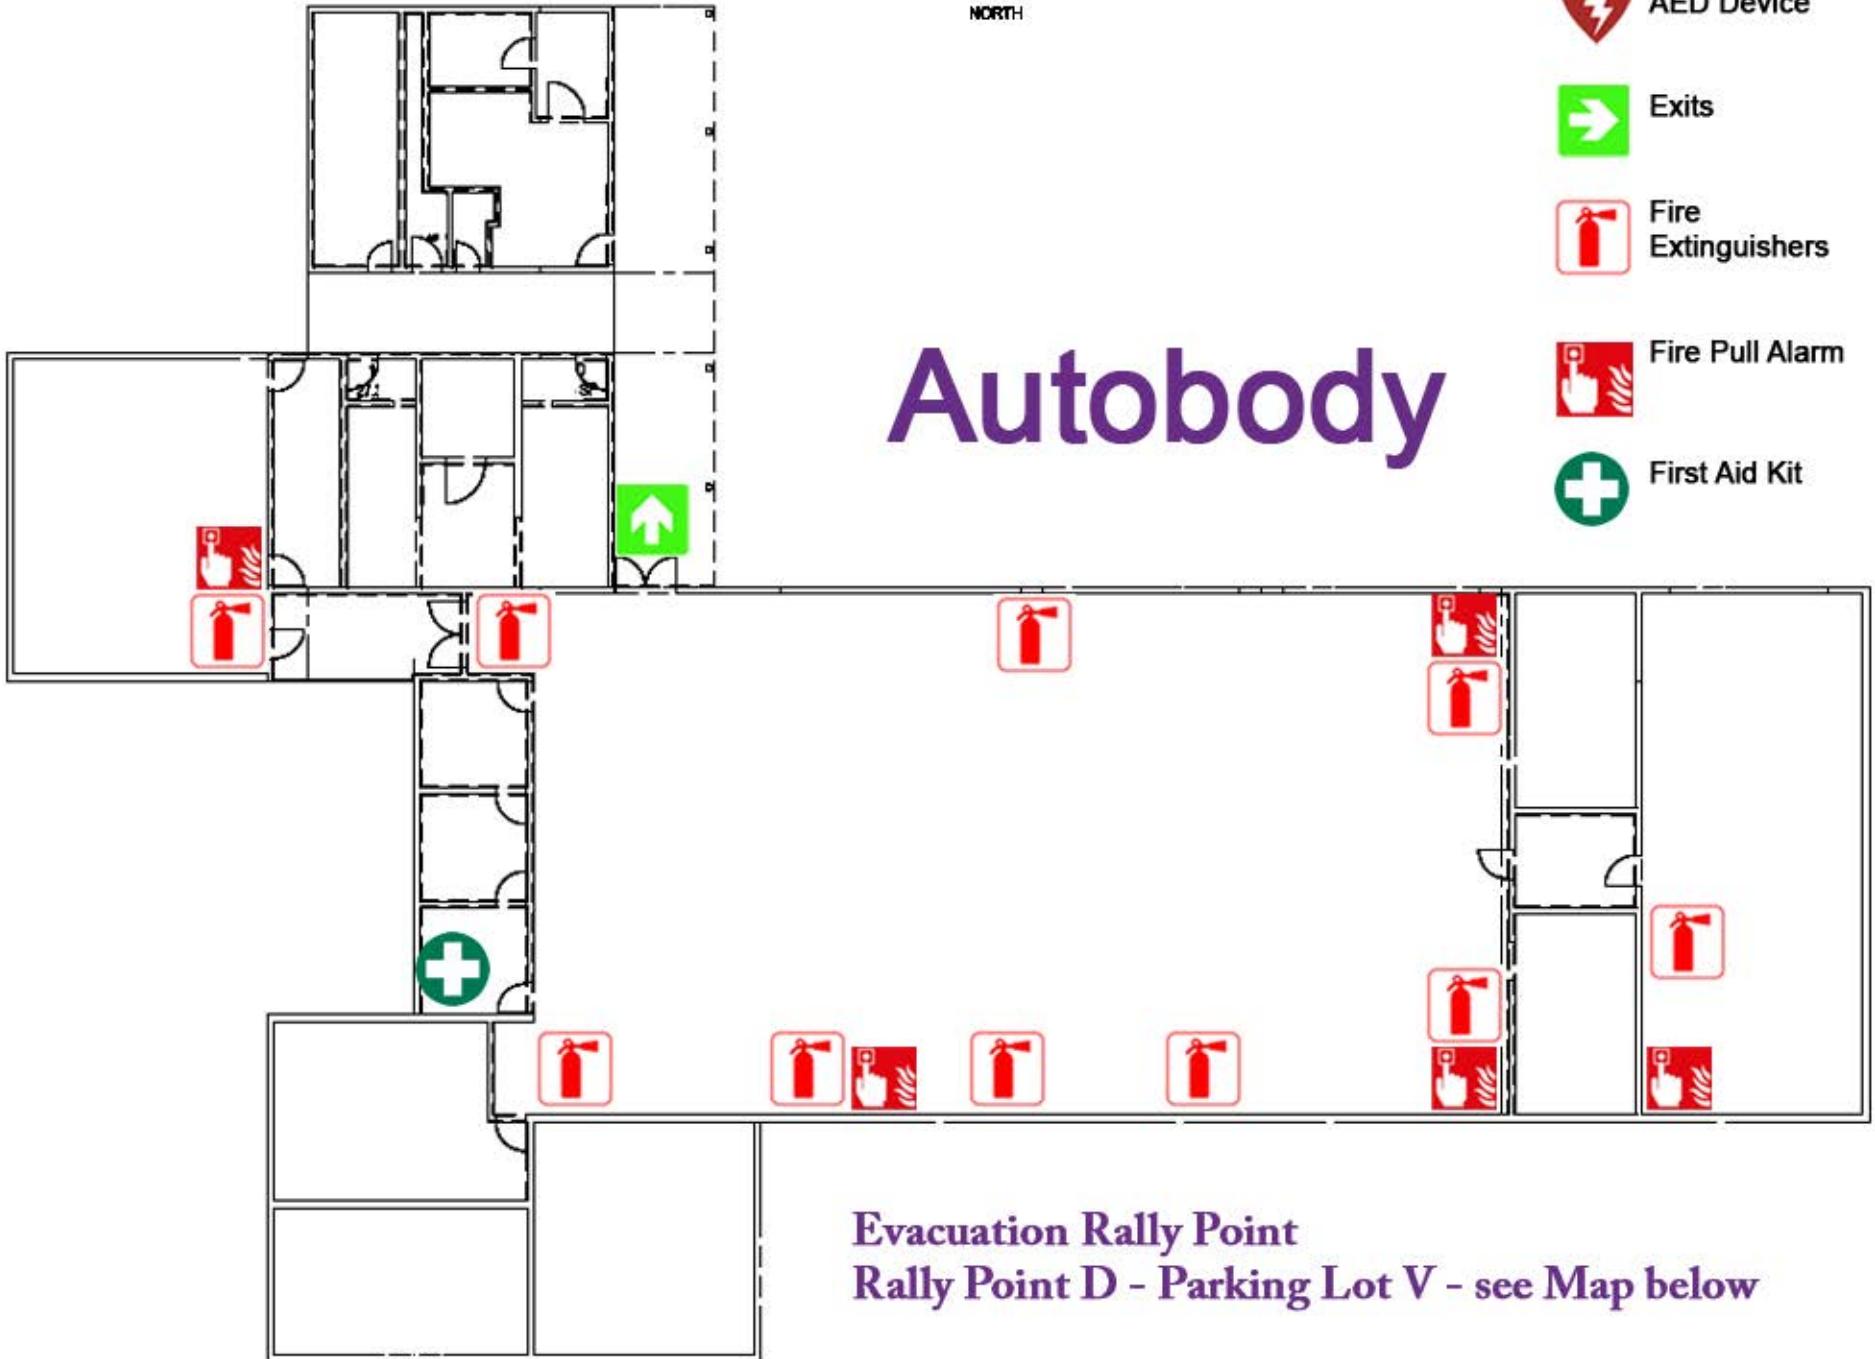

NORTH

 AED Device

 Exits

 Fire Extinguishers

 Fire Pull Alarm

 First Aid Kit

Autobody

Evacuation Rally Point
Rally Point D - Parking Lot V - see Map below

UNIVERSITY of HAWAII®
KAUAI
COMMUNITY COLLEGE

BUILDINGS

- 1 EC – Childcare Center
- 2 MN – Maintenance
- 3 PE – Phys. Ed
- 4 CCTR – Campus Center
- 5 Fine Arts Auditorium
- 6 AMT/ABRP – Automotive, Autobody
- 7 SSCI – Social Science
- 8 HAW ST – Hawaiian Studies
- 9 ART1/ART2 – Fine Arts
- 10 FC1/FC2/WC – Faculty 1&2, Wellness Ctr.
- 11 BUS – Business Education
- 12 HLTANX/HLTHP/HLTKH – Nursing Annex, Haupu & Kilohana
- 13 HLTSCI – Health Science
- 14 SCI – Natural Science
- 15 OSC – One Stop Center
- 16 LRC – Learning Resource Center, Library
- 17 OCET – Bookstore, Office of Cont. Education & Training
- 18 PACTR – Performing Arts Center
- 19 CARP – Carpentry
- 20 Phys. Ed. Office
- 21 WELD – Welding
- 22 DKITEC – Daniel Inouye Tech. Center
- 23 GRNSHP – Green Auto. Shop
- 24 Veterans Support Center
- 25 EB – Elections Building
- 26 FARM-K 105 – Farm
- 27 FARM-K 104 – Farm