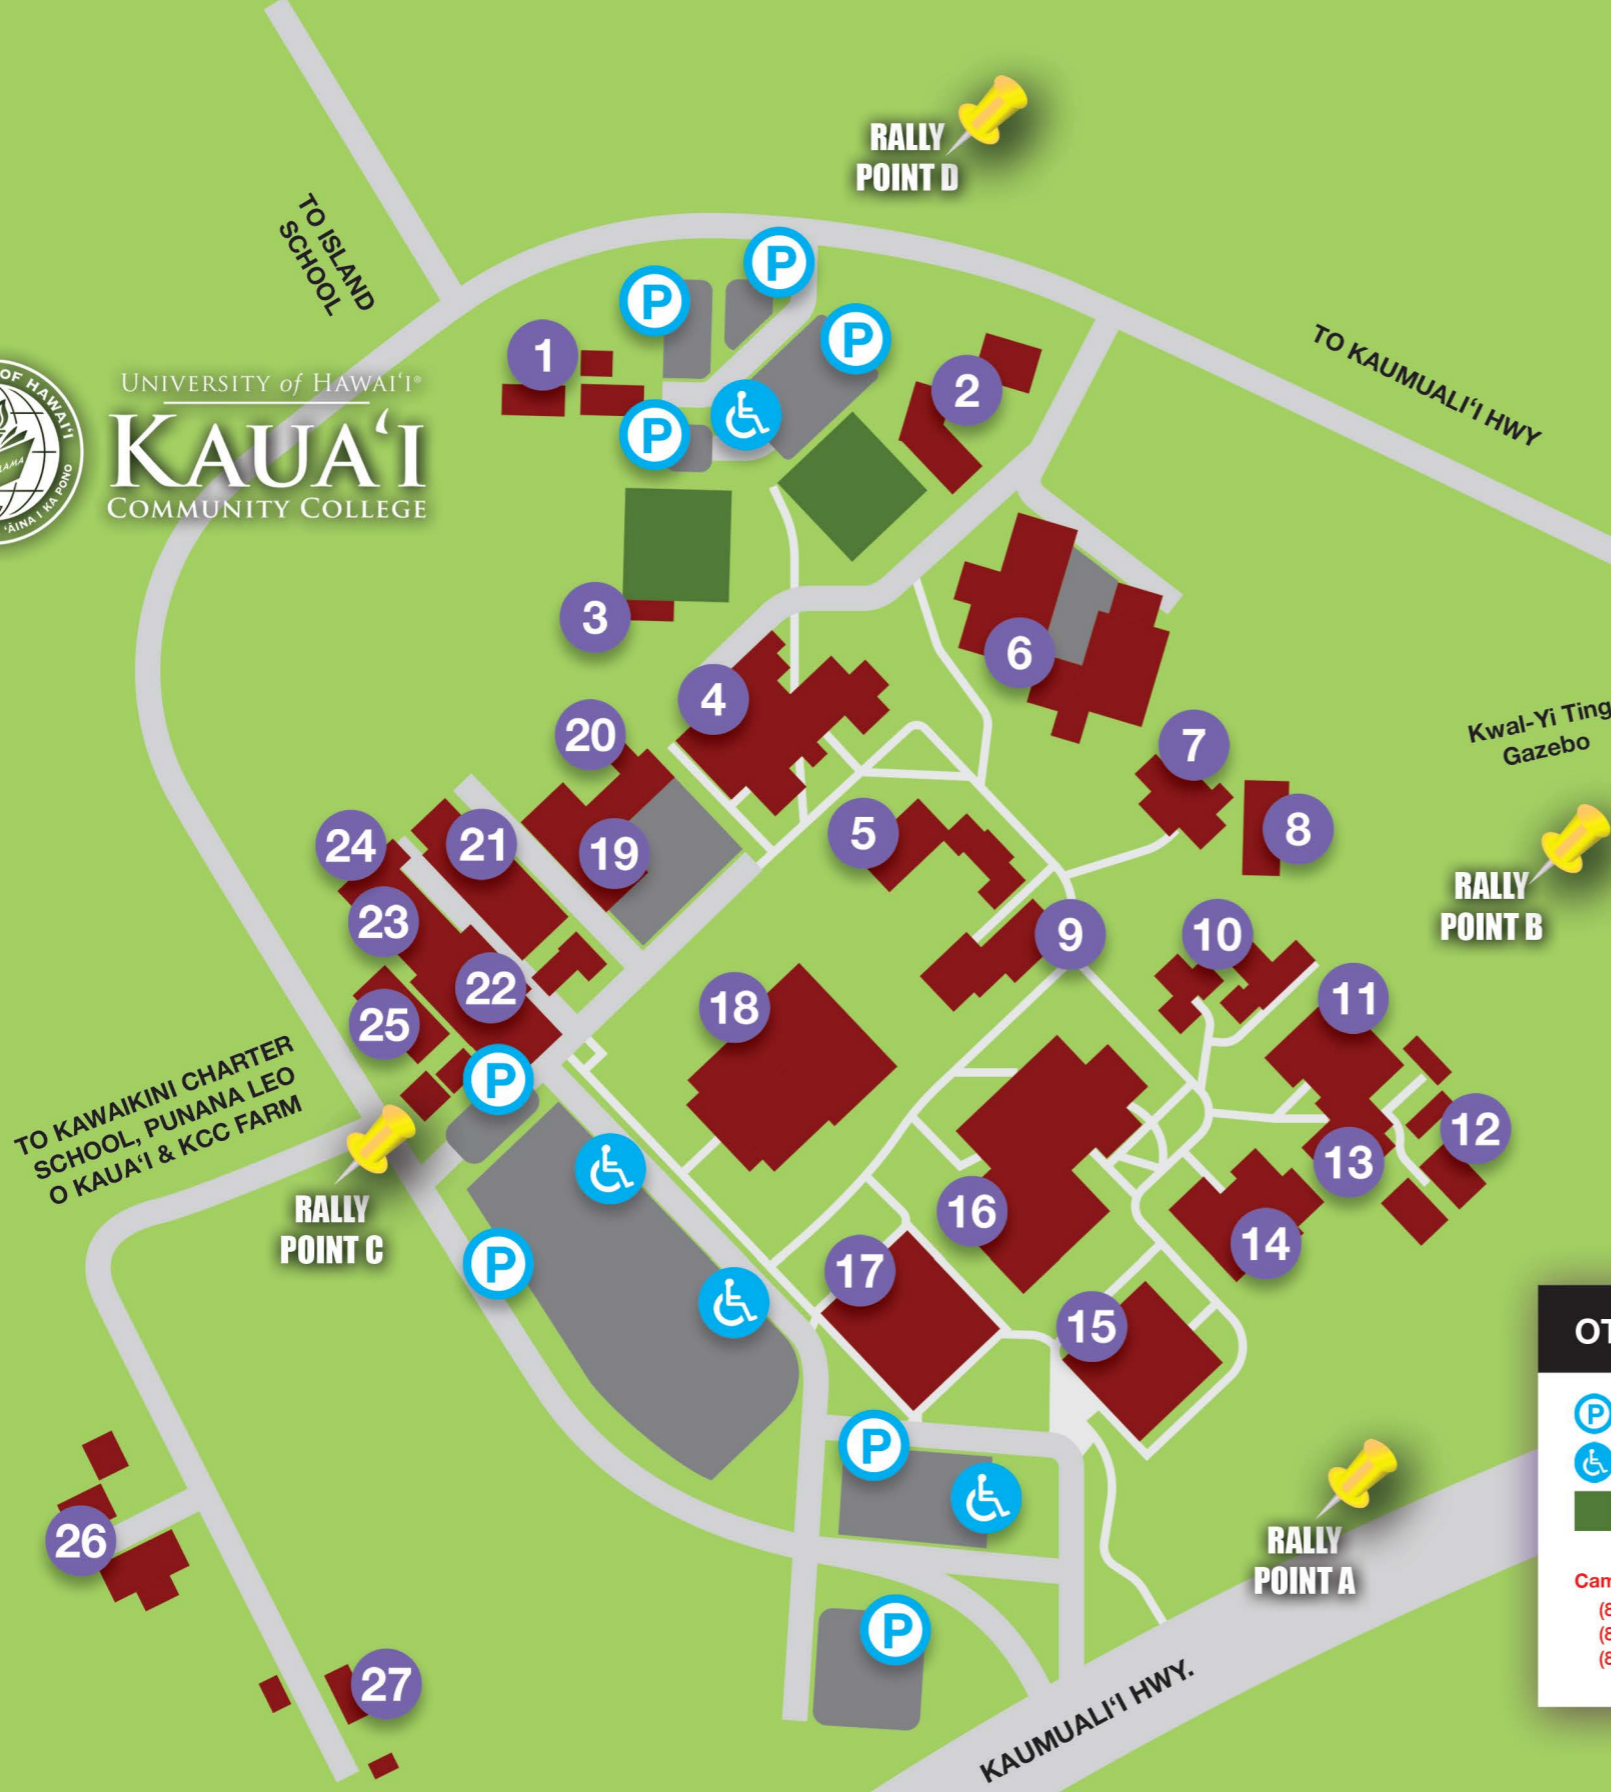

NORTH

 AED Device

 Exits

 Fire Extinguishers

 Fire Pull Alarm

 First Aid Kit

Autobody

Evacuation Rally Point
Rally Point D - Parking Lot V - see Map below

UNIVERSITY of HAWAII®
KAUAI
COMMUNITY COLLEGE

BUILDINGS

- 1 EC – Childcare Center
- 2 MN – Maintenance
- 3 PE – Phys. Ed
- 4 CCTR – Campus Center
- 5 Fine Arts Auditorium
- 6 AMT/ABRP – Automotive, Autobody
- 7 SSCI – Social Science
- 8 HAW ST – Hawaiian Studies
- 9 ART1/ART2 – Fine Arts
- 10 FC1/FC2/WC – Faculty 1&2, Wellness Ctr.
- 11 BUS – Business Education
- 12 HLTANX/HLTHP/HLTKH – Nursing Annex, Haupu & Kilohana
- 13 HLTSCI – Health Science
- 14 SCI – Natural Science
- 15 OSC – One Stop Center
- 16 LRC – Learning Resource Center, Library
- 17 OCET – Bookstore, Office of Cont. Education & Training
- 18 PACTR – Performing Arts Center
- 19 CARP – Carpentry
- 20 Phys. Ed. Office
- 21 WELD – Welding
- 22 DKITEC – Daniel Inouye Tech. Center
- 23 GRNSHP – Green Auto. Shop
- 24 Veterans Support Center
- 25 EB – Elections Building
- 26 FARM-K 105 – Farm
- 27 FARM-K 104 – Farm