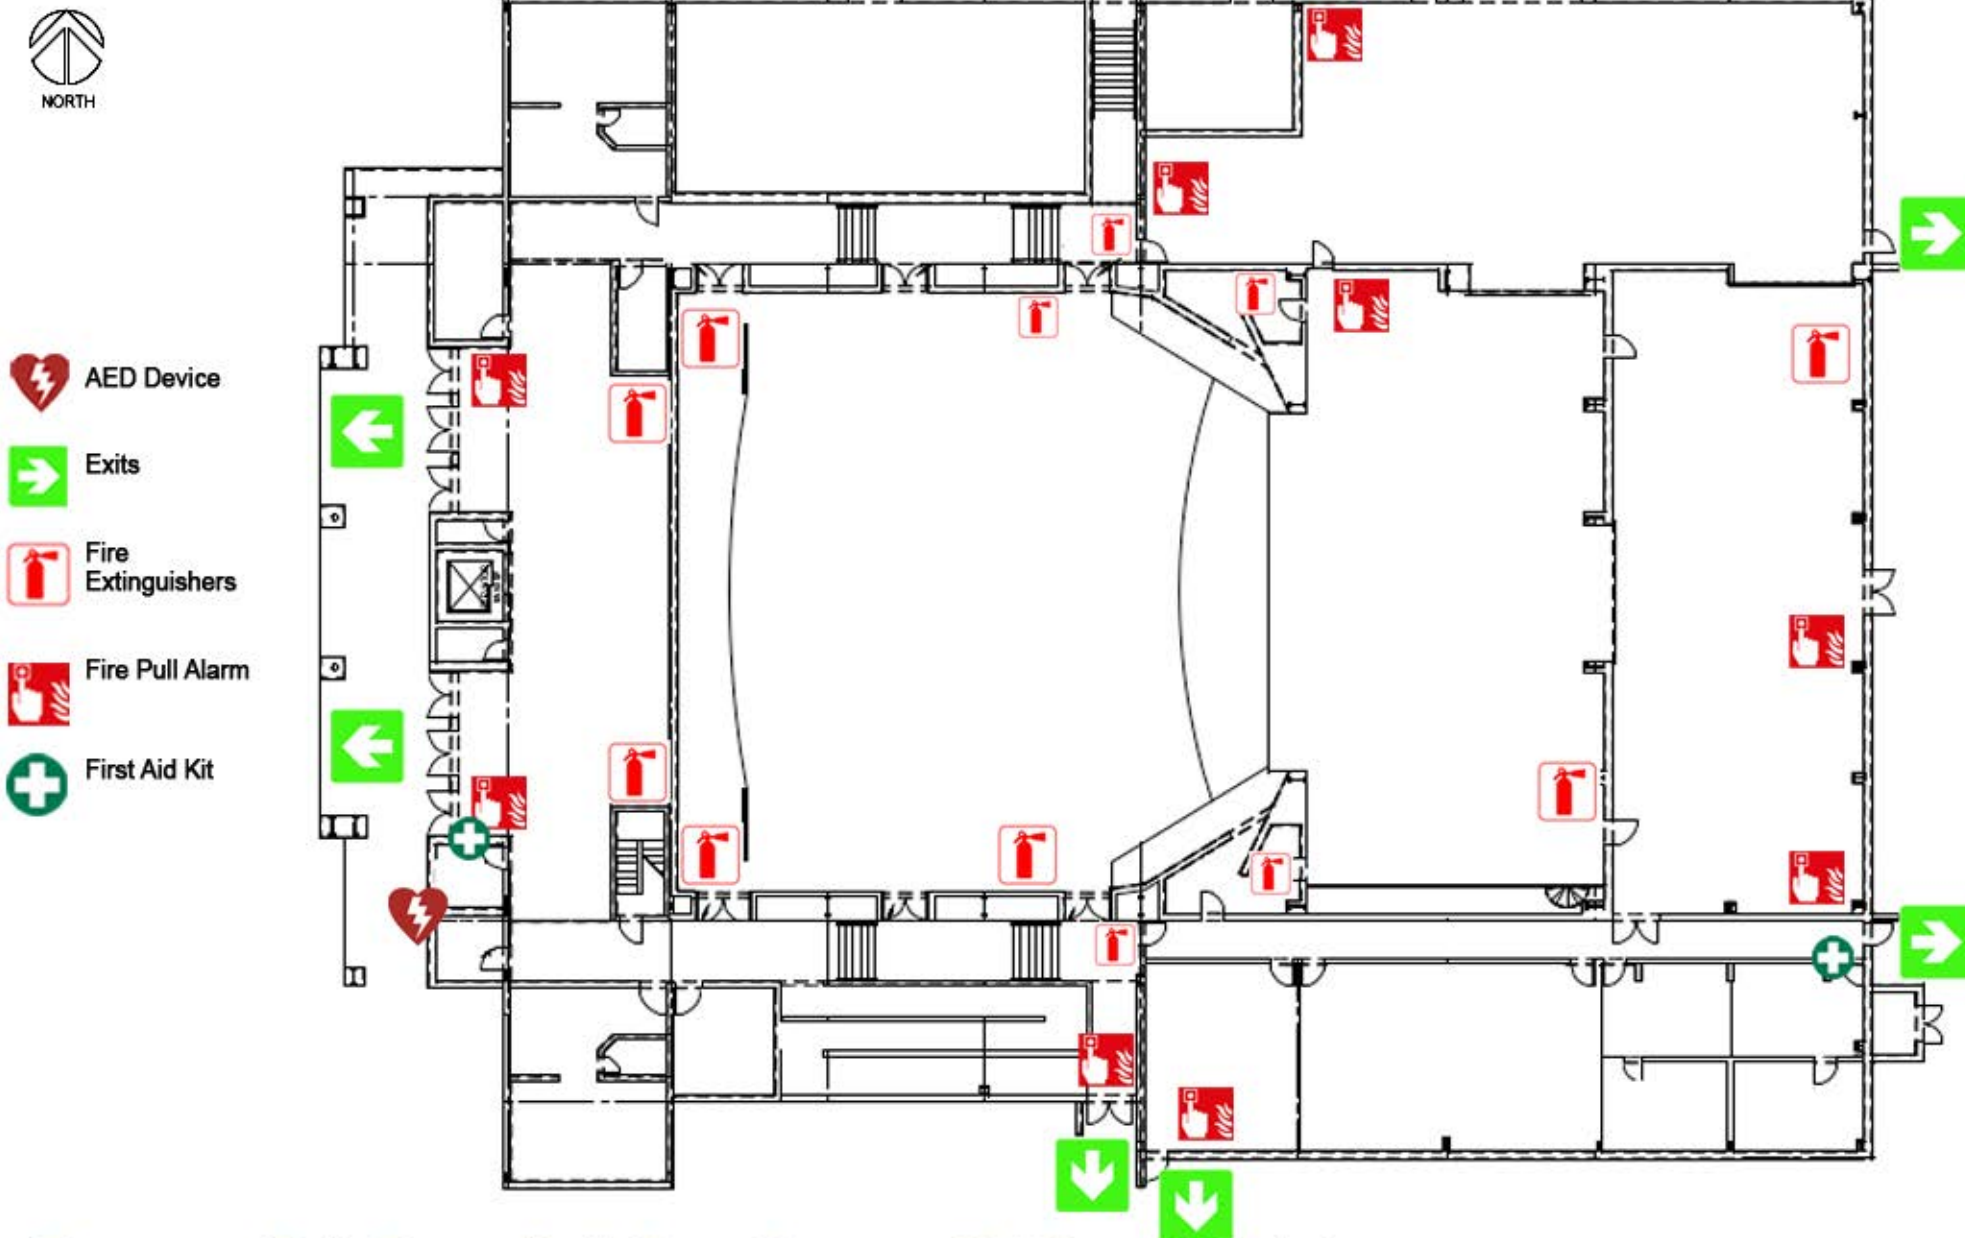

# PAC 1st Floor

Evacuation Rally Point Rally Point C - west of PAC - see Map below

UNIVERSITY of HAWAII®  
**KAUAI**  
COMMUNITY COLLEGE

## BUILDINGS

- 1 EC – Childcare Center
- 2 MN – Maintenance
- 3 PE – Phys. Ed
- 4 CCTR – Campus Center
- 5 Fine Arts Auditorium
- 6 AMT/ABRP – Automotive, Autobody
- 7 SSCI – Social Science
- 8 HAW ST – Hawaiian Studies
- 9 ART1/ART2 – Fine Arts
- 10 FC1/FC2/WC – Faculty 1&2, Wellness Ctr.
- 11 BUS – Business Education
- 12 HLTANX/HLTHP/HLTKH – Nursing Annex, Haupu & Kilohana
- 13 HLTSCI – Health Science
- 14 SCI – Natural Science
- 15 OSC – One Stop Center
- 16 LRC – Learning Resource Center, Library
- 17 OCET – Bookstore, Office of Cont. Education & Training
- 18 PACTR – Performing Arts Center
- 19 CARP – Carpentry
- 20 Phys. Ed. Office
- 21 WELD – Welding
- 22 DKITEC – Daniel Inouye Tech. Center
- 23 GRNSHP – Green Auto. Shop
- 24 Veterans Support Center
- 25 EB – Elections Building
- 26 FARM-K 105 – Farm
- 27 FARM-K 104 – Farm