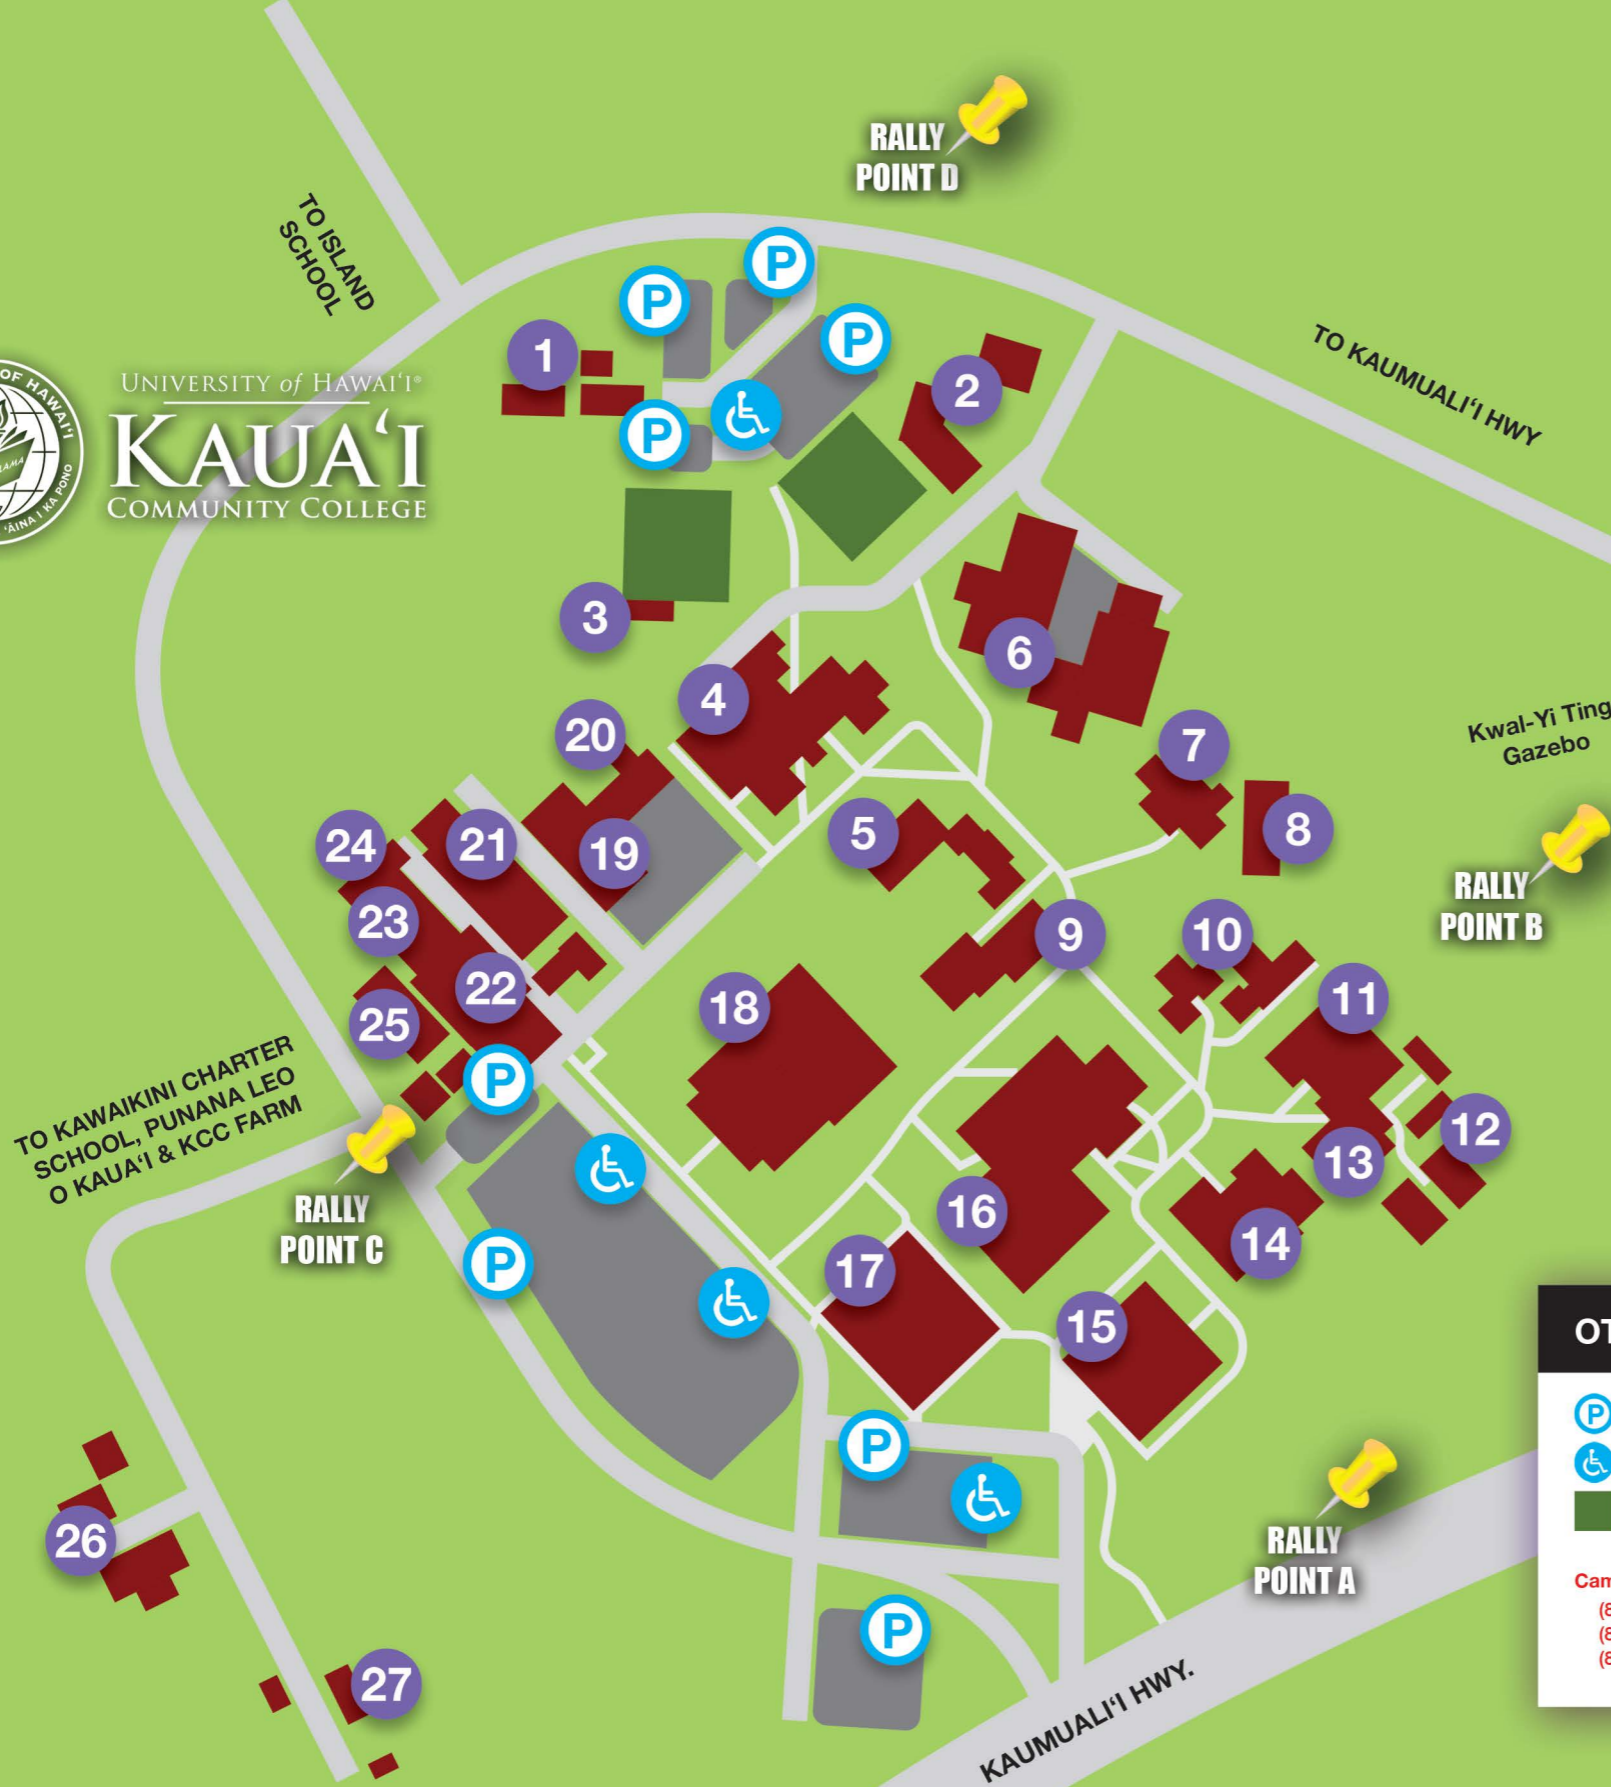

# PAC 1st Floor

Evacuation Rally Point Rally Point C - west of PAC - see Map below

UNIVERSITY of HAWAII®  
**KAUAI**  
COMMUNITY COLLEGE

## BUILDINGS

- 1 EC – Childcare Center
- 2 MN – Maintenance
- 3 PE – Phys. Ed
- 4 CCTR – Campus Center
- 5 Fine Arts Auditorium
- 6 AMT/ABRP – Automotive, Autobody
- 7 SSCI – Social Science
- 8 HAW ST – Hawaiian Studies
- 9 ART1/ART2 – Fine Arts
- 10 FC1/FC2/WC – Faculty 1&2, Wellness Ctr.
- 11 BUS – Business Education
- 12 HLTANX/HLTHP/HLTKH – Nursing Annex, Haupu & Kilohana
- 13 HLTSCI – Health Science
- 14 SCI – Natural Science
- 15 OSC – One Stop Center
- 16 LRC – Learning Resource Center, Library
- 17 OCET – Bookstore, Office of Cont. Education & Training
- 18 PACTR – Performing Arts Center
- 19 CARP – Carpentry
- 20 Phys. Ed. Office
- 21 WELD – Welding
- 22 DKITEC – Daniel Inouye Tech. Center
- 23 GRNSHP – Green Auto. Shop
- 24 Veterans Support Center
- 25 EB – Elections Building
- 26 FARM-K 105 – Farm
- 27 FARM-K 104 – Farm